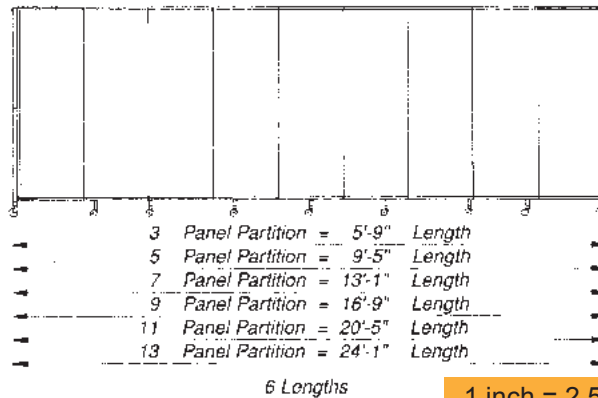

Note: Universal Partitions can be locked together in any combination to provide any length you require. (See demonstration on page 11)

1 inch = 2.54 cm. 1 feet - 31 cm

Banquet Equipment

Banquet Tables		
Item No.	Item Name	
1	OR1640	Square Banquet Table 170*170 cm - Formica Laminate & Aluminium edge Profile
2	OR1640R	Round Banquet Table 180 cm - Formica Laminate & Aluminium edge Profile