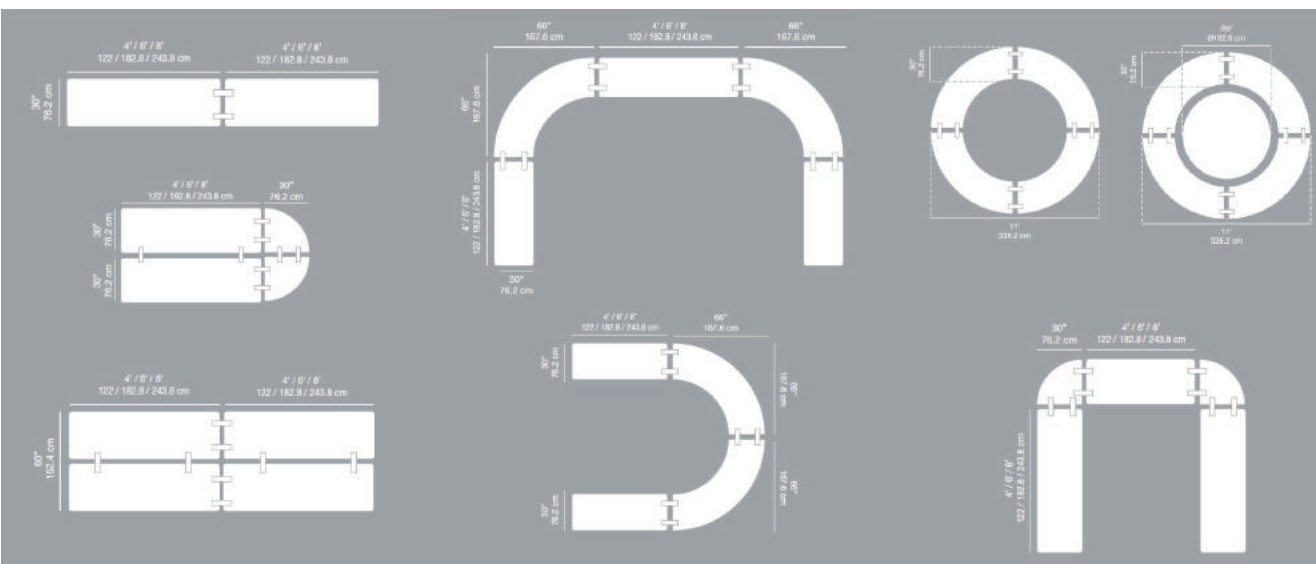

Banquet Equipment

Hard Plastic Banquet Tables

Item No.	Item Name
XL6	Rectangle Banquet Table 182*76 cm/76 cm H, Hard Plastic
PLANET6	Round Banquet Table 182 cm/76 cm H, Hard Plastic
PLANET5	Round Banquet Table 152 cm/76 cm H, Hard Plastic
COCKTAIL30	Round Banquet Cocktail Table 110 cm/76 cm H, Hard Plastic

ZOWN
thepremiumcollection