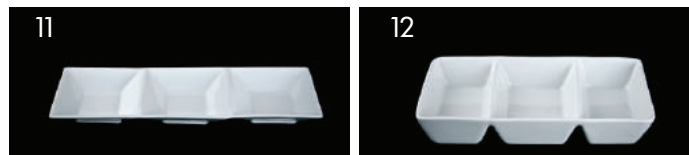

Tasting Plates

	Item No.	Item Name
7	EQB4116	4 Pockets tray bowl 31*8 cm
8	EQB8694	4 Pockets tray bowl 32*9 cm
9	EQB6561	Rectangle Platter 3 Compartment 12*34 cm
	EQB6876	Round Sloped Bowl 10 cm/6 cm H
10	EQB5219	Narrow Rectangle Dish -5 Wells 38*8 cm
	EQB6357	Square Small Bowl 6 cm
11	B10345	Divided Rectangle Platter- 3 Wells 7.5*23 cm
12	EQB3387	3 Compartments Rectangle Platter 22/11 cm
13	A6295	Diamond Shape Platter- 3 Wells 28*8 cm
14	EQB3733	Rectangle Platter- 4 Wells 15*20 cm