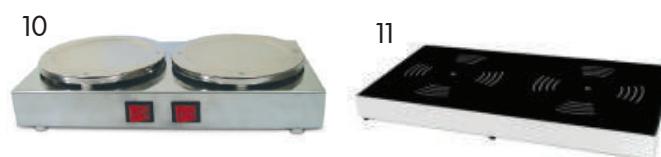

SILEX Food Warmer		
Item No.	Item Name	
10	EQB60607	Twin SILEX Stainless Steel Hotplate
11	HG1407	Twin SILEX Stainless Steel Hotplate with Thermostat
12	DECANTER	Tempered Glass Coffee Server 1/8 Ltr.
13	CD-064PB	Polycarbonate Coffee Server 1.8 Ltr. SILEX
	CD-064O	Coffee Server with Stainless Steel Base, Orange Lid & Handle 1.8 Ltr.
	CD-064B	Coffee Server with Stainless Steel Base, Black Lid & Handle 1.8 Ltr.