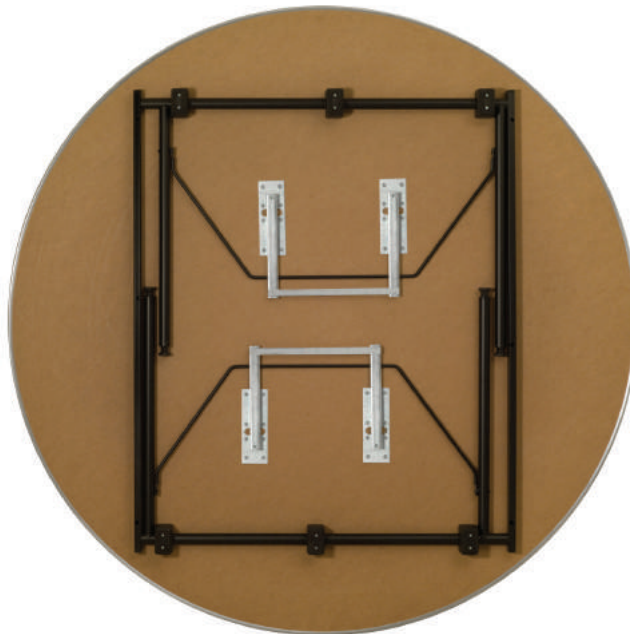

Banquet Equipment

Banquet Tables		
Item No.	Item Name	
1	OR1640	Square Banquet Table 170*170 cm - Formica Laminate & Aluminium edge Profile
2	OR1640R	Round Banquet Table 180 cm - Formica Laminate & Aluminium edge Profile

Available in Various Size & Models