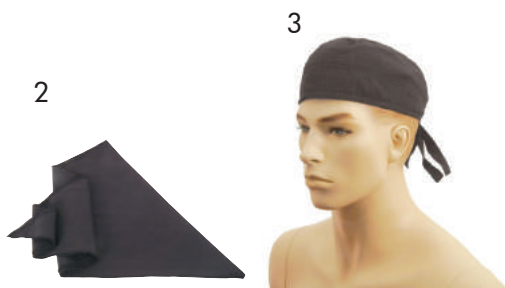

Kitchen Utensils

Workwear		
	Item No.	Item Name
1	EQ603	Waist Apron, White with Pocket
	EQ261	Waist Apron, Stripes with Pocket
	EQ254	Waist Apron, Black with Pocket
	EQ606	Long French Apron, Black
	EQ263	French Apron, Stripes
	EQ251	Full Length Apron, White
	EQU601BL	Full Length Apron, Black
2	EQ362RED	Red Bandana
	EQ362BLA	Black Bandana
3	EQ352RED	Red Bandana Cap
	EQ352BLA	Black Bandana Cap
	EQB352W	White Bandana Cap
4	EQB369	Tall Cotton White Chef Hat
5	404400	Boat Shaped Chef Cap (100 Pieces)
	EQB385	Tall Paper Chef Hat , 25 cm H

Birki's®

Chef's Work Clogs
EQUIP is the exclusive distributor of TEVA NAOT shoes to the HORECA market