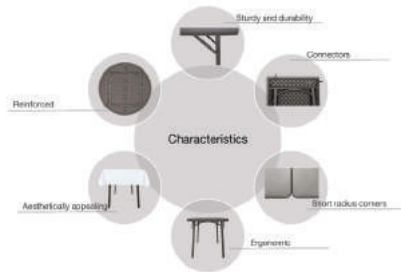

Banquet Equipment

Hard Plastic Banquet Tables

Item No.	Item Name
XL6	Rectangle Banquet Table 182*76 cm/76 cm H, Hard Plastic
PLANET6	Round Banquet Table 182 cm/76 cm H, Hard Plastic
PLANET5	Round Banquet Table 152 cm/76 cm H, Hard Plastic
COCKTAIL30	Round Banquet Cocktail Table 110 cm/76 cm H, Hard Plastic

ZOWN
thepremiumcollection