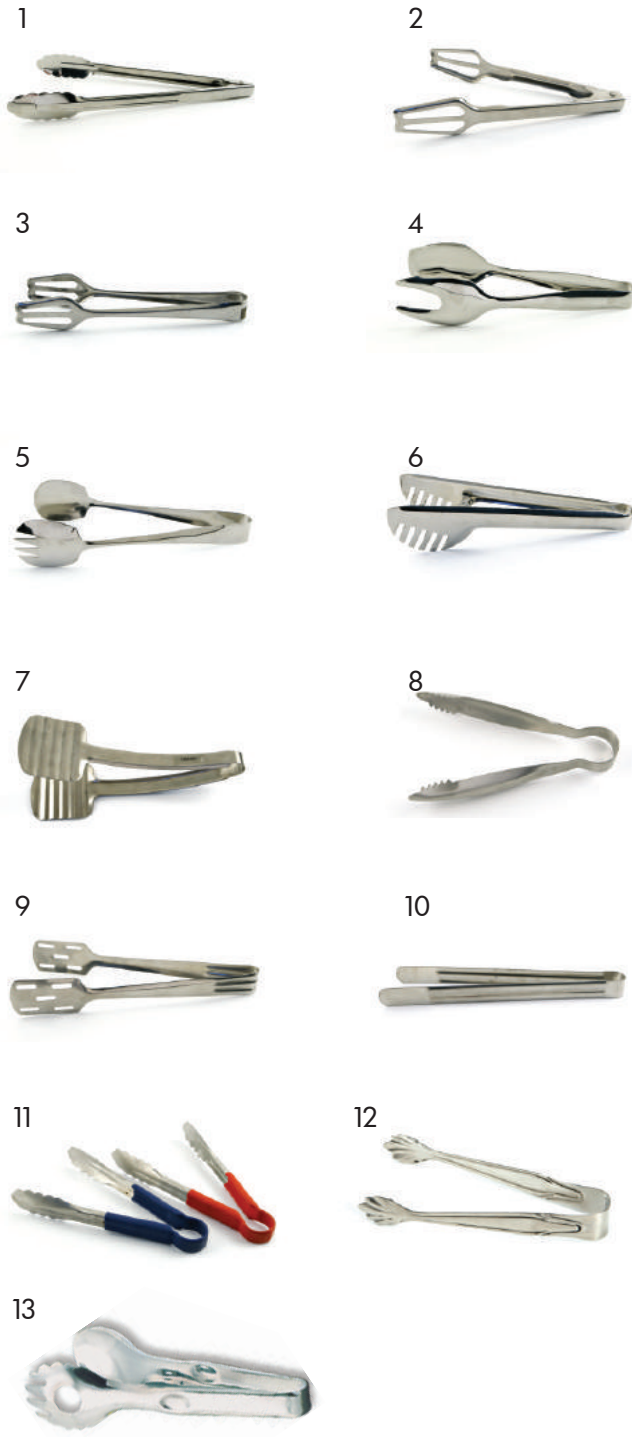

Kitchen Utensils

Utility Tongs		
Item No.	Item Name	
1	UT09M	Utility Tong, Coiled Spring, Scalloped Edge, 23 cm
	UT12M	Utility Tong, Coiled Spring, Scalloped Edge, 30 cm
	UT16M	Utility Tong, Coiled Spring, Scalloped Edge, 40 cm
2	EQB00919	Utility Tong, Coiled Spring, 22 cm
	EQB01019	Utility Tong, Coiled Spring, 30 cm
3	EQB00619	Salad Tong 20 cm / BLUE STAR
4	TNG6	Waiter Tong 24 cm / HOTEL
5	TNG3	Salad Tong 24 cm, Fork Spoon Utility Grip
6	SPT3	Spaghetti / French Fries Tong 24 cm
7	EQB02819	Hamburger Utility Tong, Square Edges, 24 cm
8	ICT10	Ice Tong 16 cm
9	TNG79A	Serving Tong 24 cm
	TNG79	Serving Tong 30 cm
	TNG79B	Serving Tong 40 cm
10	EQB00219	Steak Utility Tong 30 cm
	EQB00319-1	Steak Utility Tong 40 cm
11	UT09HVR	Stainless Steel Tong with Rubber coated Handle ,Red 24 cm
	UT12HVR	Stainless Steel Tong with Rubber coated Handle, Red 30 cm
	UT16HVR	Stainless Steel Tong with Rubber coated Handle , Red 40 cm
	UT09HVB	Stainless Steel Tong with Rubber coated Handle, Blue 24 cm
	UT12HVB	Stainless Steel Tong with Rubber coated Handle, Blue 30 cm
	UT16HVB	Stainless Steel Tong with Rubber coated Handle, Blue 40 cm
12	AME-IT-400	Utility Tong for Sugar Cubes 10.2 cm
13	TNG2	Salad Tong 22 cm