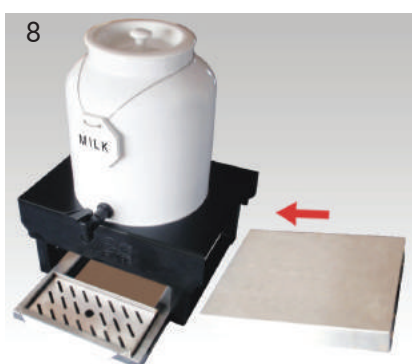

Samovar		
Item No.	Item Name	
11	10801G	Samovar with Brass Legs 11 Ltr.
	10801-SS	Samovar with Stainless Steel Legs 11 Ltr.
12	10801-19G	Samovar with Brass Legs 19 Ltr.
	B10801	Samovar with Stainless Steel Legs 19 Ltr.
	EQB30360	Exterior Heat Source to Samovar
	EQB9111	Fixed Heating Source To Samovar allowing water boiling