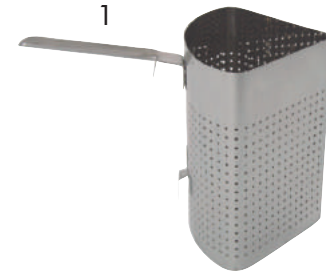

Item No.	Item Name
1	K103010 Pasta Straining Basket 34*19 for Medium Size Pot 36
2	K101415 Short Wall Stainless Steel Pot 32/15 cm , 12 Ltr. Without Lid
	K101427 Short Wall Stainless Steel Pot 35/17 cm , 17 Ltr. Without Lid
	K101428 Short Wall Stainless Steel Pot 40/20 cm , 29 Ltr. Without Lid
	K101411 Medium Size Stainless Steel Pot 20/13 cm , 4 Ltr. Without Lid
	K101412 Medium Size Stainless Steel Pot 24/15 cm , 7 Ltr. Without Lid
	K101413 Medium Size Stainless Steel Pot 28/17 cm , 11 Ltr. Without Lid
	K101416 Medium Size Stainless Steel Pot 32/20 cm , 15 Ltr. Without Lid
	K101417 Medium Size Stainless Steel Pot 35/22 cm , 23 Ltr. Without Lid
	K101418 Medium Size Stainless Steel Pot 40/25 cm , 32 Ltr. Without Lid
	K101419 Medium Size Stainless Steel Pot 45/28 cm , 43 Ltr. Without Lid
	K101420 Medium Size Stainless Steel Pot 50/30 cm , 59 Ltr. Without Lid
	K101432 Tall Stainless Steel Pot 20/20 cm , 6 Ltr. Without Lid
	K101403 Tall Stainless Steel Pot 24/24 cm , 10 Ltr. Without Lid
	K101408 Tall Stainless Steel Pot 40/40 cm , 52 Ltr. Without Lid
	K101409 Tall Stainless Steel Pot 45/45 cm , 70 Ltr. Without Lid
	K101426 Tall Stainless Steel Pot 50/50 cm , 100 Ltr. Without Lid
	K116133 Stainless Steel Lid for Pots 20 cm
	K116134 Stainless Steel lid for Pots 24 cm
	K116135 Stainless Steel Lid for Pots 28 cm
	K116137 Stainless Steel Lid for Pots 32 cm
	K116138 Stainless Steel lid for Pots 35 cm
	K116139 Stainless Steel Lid for Pots 40 cm
	K116140 Stainless Steel Lid for Pots 45 cm
	K116141 Stainless Steel Lid for Pots 50 cm