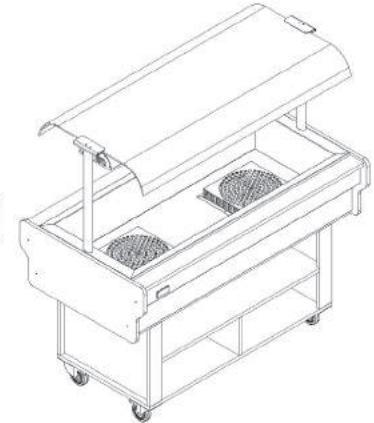

Buffet Systems & Equipment

Hot - Portable Buffet	
Item No.	Item Name
SLBFANHO4	Turbo Fan Air Heating System, 4 GN Pans
SLBFANHO5	Turbo Fan Air Heating System, 5 GN Pans
SLBBM4	Heated Bain Marie, 4 GN Pans
SLBBM5	Heated Bain Marie, 5 GN Pans