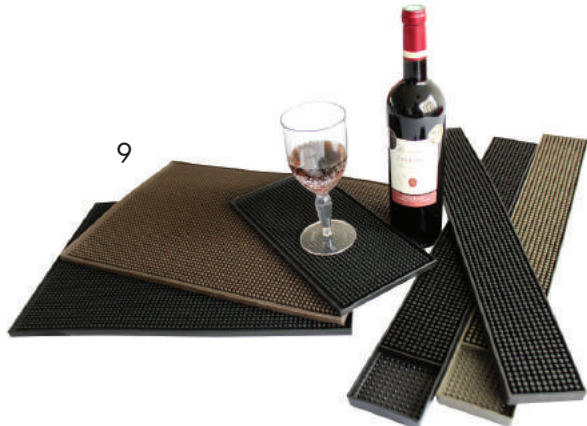

General f&b Equipment

Bar Equipment		
Item No.	Item Name	
1	CD4NM	4 Compartment Stainless Steel Dispenser
2	CD6NM	6 Compartment Stainless Steel Dispenser
3	JW-B4B	4 Compartment Black & Clear Dispenser
	JW-B6B	6 Compartment Black & Clear Dispenser
4	J109	High Quality Stainless Steel Jigger
5	EQB60900	Cocktail Bar Teaspoon
6	EQB05305	Plastic Bar Organizer
7	EQB03104	Sauce Bottle, Colored Pourer 0.5 Ltr.
	EQB00410	Juice Bottle, Colored Pourer 1 Ltr.
	EQB40100	Juice Bottle, Colored Pourer 2 Ltr.
8	EQB250330	Bar Glass Grid Pad ,Clear 61/300 cm
9	EQB02305	Rubber Black Bar Mat 68*6 cm
	EQB03305	Rubber Black Bar Mat 30*45 cm
	SPO-00-243	Plastic Bar Mat 41*33 cm
10	EQB3535-150*90	Rubber Black Floor Bar Mat 150*90 cm
	EQB3533-9191	Rubber Black Floor Bar Mat 91*91 cm
11	BST2	Shaker/Cocktail Strainer
12	BOS30	BOSTON Stainless Steel Shaker Fits Item No. M42283
13	CSD24	Stainless Steel Cocktail Shaker 750 ml
14	1328301	Bottle Rack and Pourer - Portion 25 ml