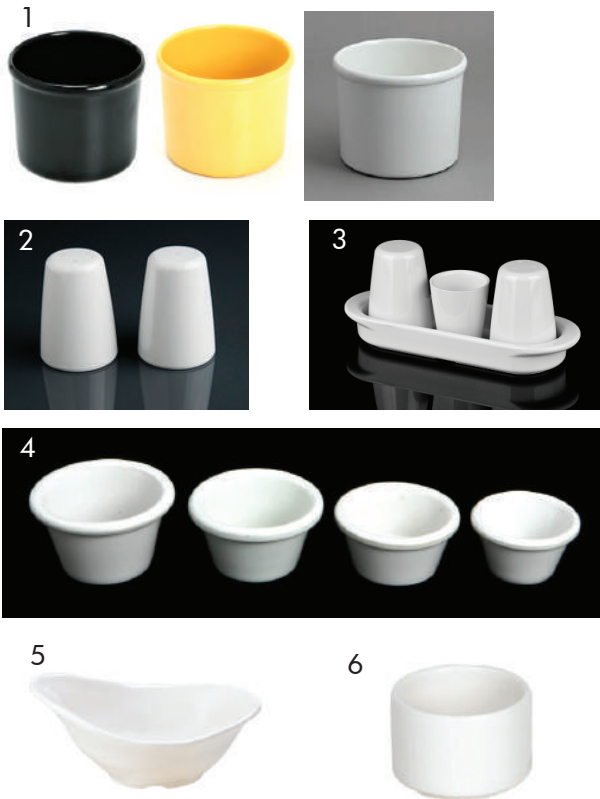

Buffet Melamine & Polycarbonate Dishes

Sauce Dishes/Butter Dishes/Cocottes		
Item No.	Item Name	
1	EQBC1YE	Yellow Melamine Sauce Dish 1 Ltr/ 12.5*11
	EQBC1BL	Black Melamine Sauce Dish - 1 Ltr/ 12.5*11
	MEDP-C1	White Melamine Sauce Dish - 1 Ltr
	MEDP-C2	White Melamine Sauce Dish 2 Ltr
2	1505TB	Melamine Salt & Pepper Set
3	1505SP	Melamine Salt & Pepper&Toothpicks Set+Stand
4	HO115	White Melamine Cocotte - 6 cm Dia /3 cm H
	HO102	White Melamine Cocotte -7 cm Dia./3.5 cm H
	HO103	White Melamine Cocotte - 7.5 cm Dia. /4 cm H
	HO104	White Melamine Cocotte - 8 cm Dia./4.5 cm H
5	DS-6169	Oval White Melamine Sauce Dish - 11.5*8.9 cm
	DS-6168	Oval White Melamine Sauce Dish - 8.8*6.4 cm
6	DS-5982	White Melamine Butter Dish - 5 cm