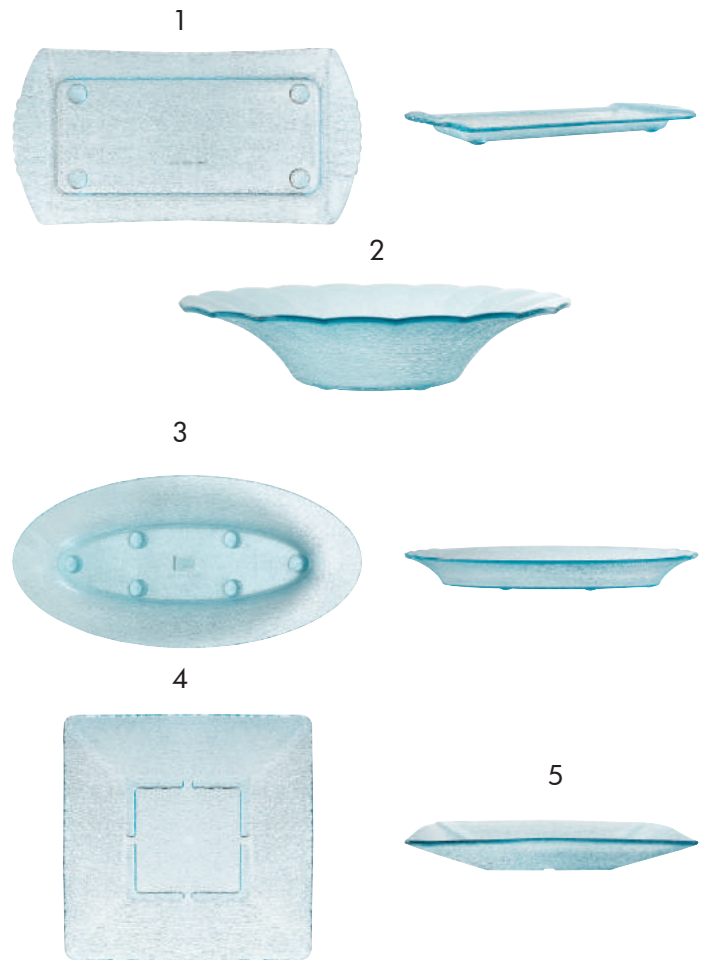

Buffet Melamine & Polycarbonate Dishes

Polycarbonate CACHE Model		
Item No.	Item Name	
1	HI-2030	Rectangle Glass like Polycarbonate Tray 46*23 cm
2	HI-2033	Glass like Polycarbonate Bowl 38 cm
3	HI-2034	Large Oval Glass like Polycarbonate Bowl 67.31 * 33 cm
	HI-2035-J	Large Oval Glass like Polycarbonate Bowl 53*27 cm
4	HI-2016-J	Square Glass like Polycarbonate Tray 32.4*32.4 cm
5	HI-2017-J	Square Glass like Polycarbonate Plate 37*37 cm
6	HI-2018-J	Conical Glass like Polycarbonate Bowl 29 cm
7	HI-2031-J	Oval Glass like Polycarbonate Plate 51*20 cm
8	HI-2032-J	Oval Glass like Polycarbonate Tray 56*23 cm
9	HI-2036-J	Extra-Large Glass like Polycarbonate Platter 86*21.6 cm
10	HI-2001-J	Round Glass like Polycarbonate Plate 20 cm
11	HI-2003	Glass like Polycarbonate Bowl 16.5 cm
	HI-2004-JA	Glass like Polycarbonate Bowl 21 cm
	HI-2005-JA	Glass like Polycarbonate Bowl 33 cm