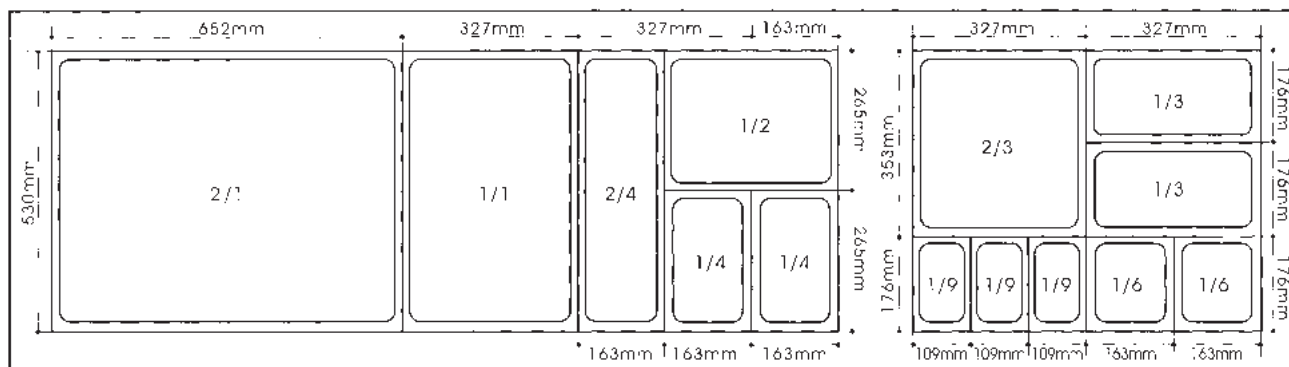

Kitchen Utensils

GASTRONORM Stainless Steel Pans

Item No.	Item Name
GN1/6-65	GASTRONORM Pan 1/6-65, Stainless Steel
GN1/6-100	GASTRONORM Pan 1/6-100, Stainless Steel
GN1/6-150	GASTRONORM Pan 1/6-150, Stainless Steel
GN1/9-100	GASTRONORM Pan 1/9-100, Stainless Steel
GN1/9-65	GASTRONORM Pan 1/9-65, Stainless Steel
GN2/1-40	GASTRONORM Pan 2/1-140, 0.8 mm, Stainless Steel
GN2/1-65	GASTRONORM Pan 2/1-65, 0.8 mm, Stainless Steel
GN2/1-100	GASTRONORM Pan 2/1-100, 0.8 mm, Stainless Steel
GN2/3-200	GASTRONORM Pan 2/3-200, Stainless Steel
GN2/3-40	GASTRONORM Pan 2/3-40, Stainless Steel
GN2/3-65	GASTRONORM Pan 2/3-65, Stainless Steel