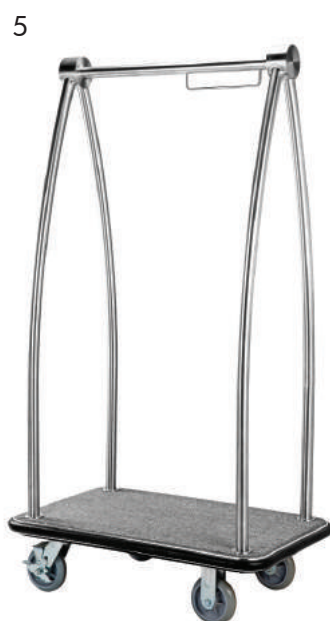

Trolleys & Carts

reception / housekeeping / f&B

Luggage Carts - HOTEL SUPPLY		
Item No.	Item Name	
1	2102391	Luxury LOGO Luggage Cart, Titanium Gold, length: 112 cm, Width: 61 cm, Hight: 185 cm
	2102191	Luxury LOGO Luggage Cart, Glossy Stainless Steel , length: 112 cm, Width: 61 cm, Hight: 185 cm
2	91.2007	Luxury Luggage Cart, Titanium Gold, length: 112 cm, Width: 61 cm, Hight: 185 cm (2104391)
	92.2007	Luxury Luggage Cart, Glossy Stainless Steel , length: 112 cm, Width: 61 cm, Hight: 184 cm (2104291)
3	2113391	Folding 2 Wheels luggage Cart ,Titanium Gold, Black Carpet
	2113191	Folding 2 Wheels luggage Cart ,Stainless Steel, Gray Carpet
5	2130194	Eliptic Rails Luggage Cart, Glossy Stainless Steel, length:93 cm, Width:60 cm, Hight:171 cm
6	TROLLY2	Utility/ Bellman Cart, DUAL POSITION 100*140 cm