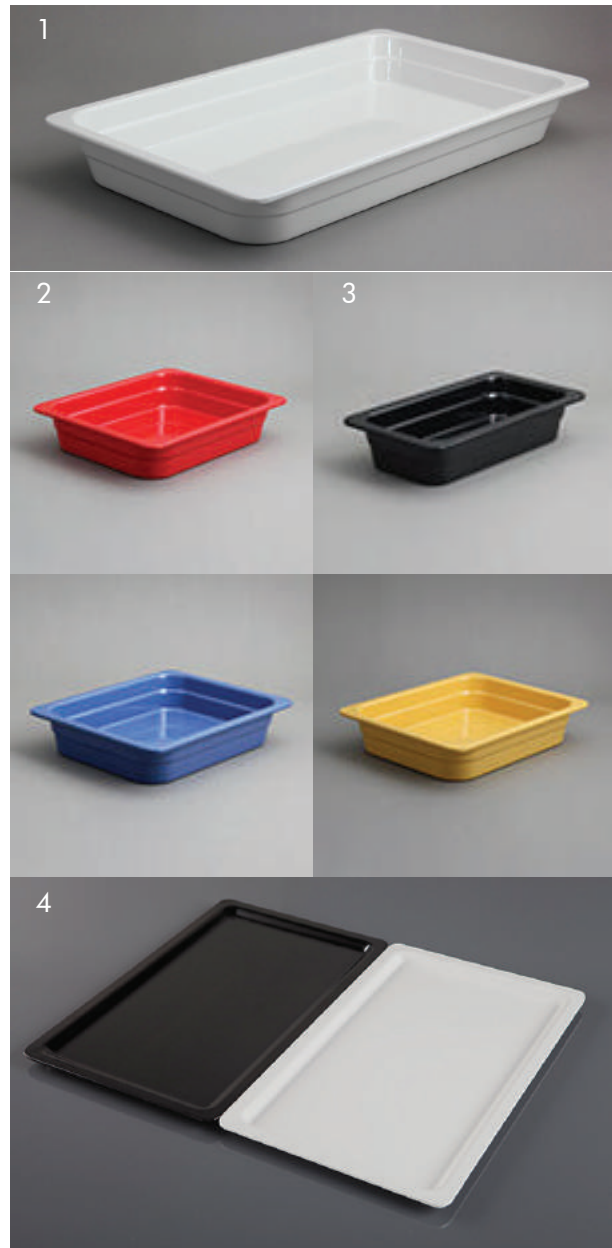

Buffet Melamine & Polycarbonate Dishes

GASTRONORM Dishes		
	Item No.	Item Name
1	KU1165	Melamine GASTRONORM Dish- White 1/1-65
	KU1165BK	Melamine GASTRONORM Dish- Black 1/1-65
	M11065RED	Melamine GASTRONORM Dish- Red 1/1-65
	M11065GR	Melamine GASTRONORM Dish-Green 1/1-65
	M11065BLU	Melamine GASTRONORM Dish- Blue 1/1-65
2	KU1265	Melamine GASTRONORM Dish- White 1/2-65
	KU1265BK	Melamine GASTRONORM Dish-Black 1/2-65
	M12065YEL	Melamine GASTRONORM Dish-Yellow 1/2-65
	M12065RED	Melamine GASTRONORM Dish- Red 1/2-65
	M12065GR	Melamine GASTRONORM Dish-Green 1/2-65
	M12065BL	Melamine GASTRONORM Dish-Blue 1/2-65
3	M13065RD	Melamine GASTRONORM Dish- Red 1/3-65
	M13065GRE	Melamine GASTRONORM Dish- Green 1/3-65
	M13065	Melamine GASTRONORM Dish- White 1/3-65
	M13065YE	Melamine GASTRONORM Dish- Yellow 1/3-65
	H13065-B	Melamine GASTRONORM Dish- Black 1/3-65
	ML-20-W	Melamine GASTRONORM Dish- White 1/3-100
4	KU1120	Melamine GASTRONORM Flat Pan- White 1/1-20
	KU1120-BLAK	Melamine GASTRONORM Flat Pan- Black 1/1-20