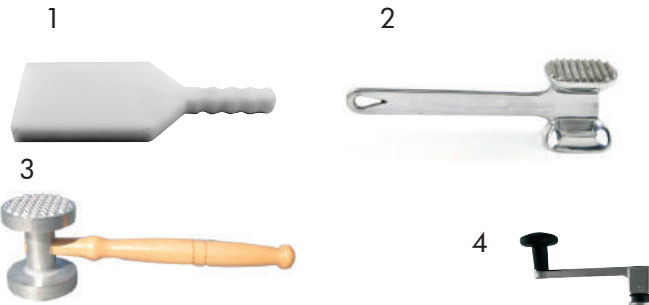

Kitchen Utensils

Meat Tenderizer

Item No.	Item Name
1	MTP333 Okolon Meat Tenderizer
2	MT9 Aluminium Meat Tenderizer
3	EQB5400 Large Meat Tenderizer, Wood Handle
	EQB5500 Extra Large Meat Tenderizer, Wood Handle