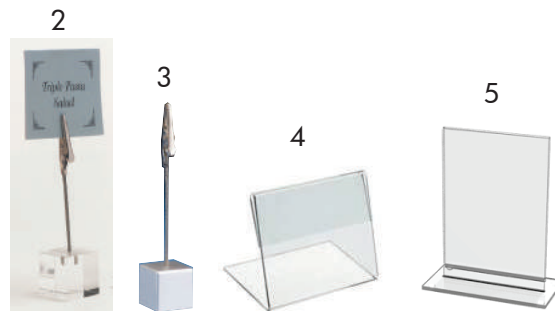

Table Cards Holders

	Item No.	Item Name
2	D34079	Table Card Holder to describe dish, Perspex Base
3	A-NLMSS	Table Card Holder to describe dish, Nickel Base
4	D34130	Buffet Card Holder Stand 7.5*6 cm
5	D34135	Perspex Buffet Card Holder Stand 7*10 cm