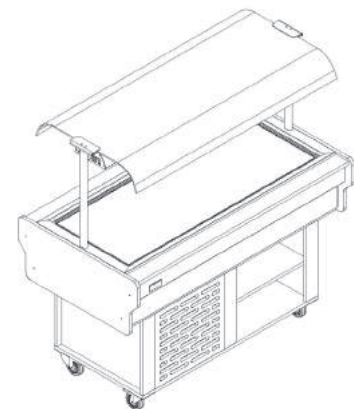

Cold - Portable Buffet	
Item No.	Item Name
SLBSSCO4	Stainless Steel Top, 4 GN Pans
SLBSSCO5	Stainless Steel Top, 5 GN Pans
SLBWLCO4	Cold Well, Depth: 15 cm , 4 GN Pans
SLBWLCO5	Cold Well, Depth: 15 cm , 5 GN Pans