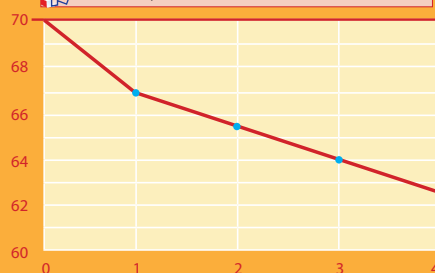

The thermoboxes are double walled with foamed-in CFC - free polyurethane manufactured from non contaminating PPC.

Temperature drops 1.50 degrees every hour;