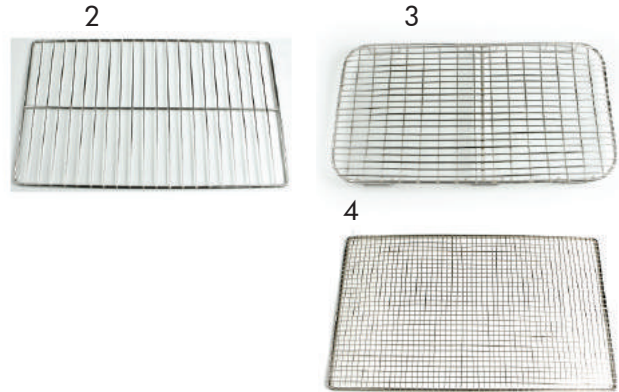

Kitchen Utensils

Stainless Steel Drain Trays

Item No.	Item Name
1	EQB81250 Drain Tray GN1/1, 32*53
	EQB25082 Drain Tray GN1/2, 32*26

Stainless Steel Wire Grates

Item No.	Item Name
2	GR6553 Stainless Steel Wire Grate Shelf GN 2/1 18-10
	GR5332 Stainless Steel Wire Grate Shelf GN 1/1 18-10
3	EQB92199 Stainless Steel Draining Grate for Liver, Footed, fits Pan 2/1
	EQB91199 Stainless Steel Draining Grate for Liver, Footed fits Pan 1/1
4	EQB82199 Stainless Steel Draining Grate for Liver, Crisscross, fits Pan 2/1
	EQB81199 Stainless Steel Draining Grate for Liver, Crisscross, fits Pan 1/1