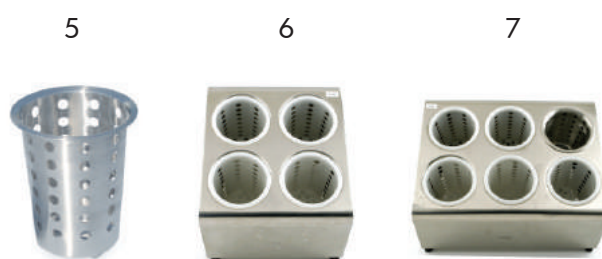

Flatware Holders		
	Item No.	Item Name
5	EQB780104	Plastic Perforated Flatware Holder
	FC2	Stainless Steel Flatware Holder
6	FCH42	Four Compartment Stainless Steel Flatware Holder without cups
7	FCH62	Six Compartment Stainless Steel Flatware Holder without cups