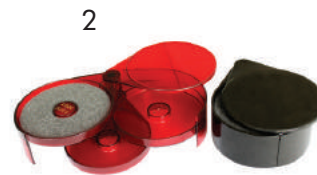

General f&b Equipment

Bar Equipment		
	Item No.	Item Name
1	EQB11830	Red Plastic Bottle Pourer
	JW-BRBLAC	Black Plastic Bottle Pourer
	JW-BRCLEA	Clear Plastic Bottle Pourer
	EQB11831	Chrom Nickel Bottle Pourer
2	JW-BSS	Margarita Rimmer - Black
3	WB45	Stainless Steel Champagne Bucket +Rings
4	ALM-523A	Stainless Steel Champagne Stand 60 cm H
5	IB21	Elegant Stainless Steel Ice Bucket +Rings
6	IS7NM	Stainless Steel Ice Scoop 24 cm
7	EQB36777	Ice Pick Wood Handle
8	EQB38777	6 Points Ice Pick, Wood Handle
9	ICT10	Ice Tong 16 cm
10	EQB10156	Bar Ice Shaver
11	WINE-0058	Wine Pump and Stopper
12	WINE-4110	Combined Wine Stopper- 2 in One
13	WINE-0870	Champagne Saver & Pourer /PATENT
14	ICEWANE-B	Black Acrylic Champagne Bucket /ICE
15	ICEWAVE	Clear Acrylic Champagne Bucket /ICE