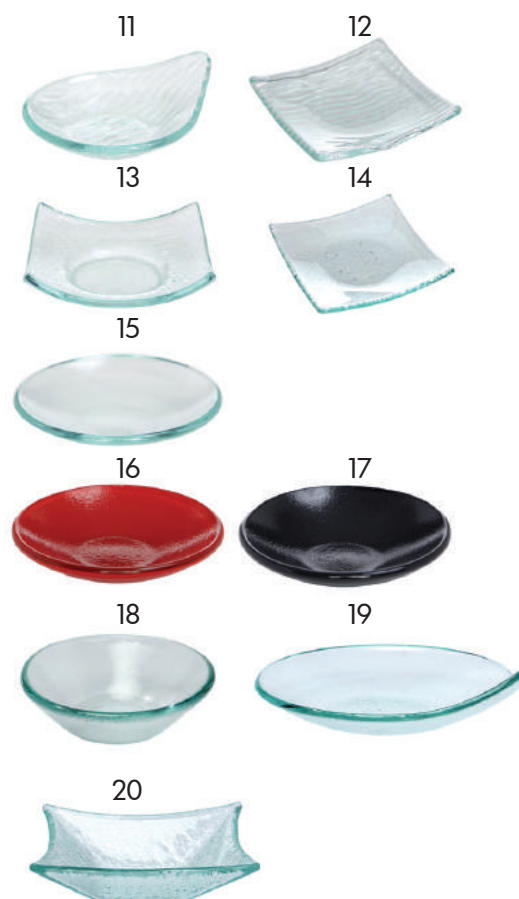

Tapas Plates		
	Item No.	Item Name
11	3D-1258	Teardrop Glass Plate 8*10 cm
12	3D-1261	Square Ribbed Glass Saucer 9*9 cm
13	3D-1138	Square Glass Saucer 9.5*9.5 cm
14	3D-1002	Square Glass Saucer 14*14 cm
15	3D-1727	Round Glass Saucer 9 cm
16	3D-1727RED	Round Red Glass Plate 9 cm
17	3D-1727BLA	Round Black Glass Plate 9 cm
18	3D-1E34	Glass Plate 8.5 cm
19	3D-1798	Teardrop Glass Plate 13*15 cm
20	3D-1414	Square Deep Glass Plate 13*13 cm
	3D-1616	Square Deep Glass Plate 14.5*14.5 cm