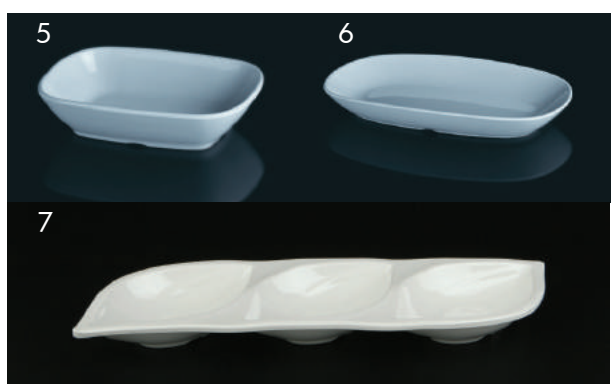

Small Bowls		
	Item No.	Item Name
5	KU3412	Rectangle Small Melamine Bowl 12*8.5 cm/ INTERNATI
	KU3414	Rectangle Small Melamine Bowl 14.5*10.5*3 cm/ INTERNATI
	KU3417	Rectangle Small Melamine Bowl 17.5*12.5*4 cm/ INTERNATI
6	KU3425	Rectangle Small Melamine Bowl 24.5*14*3 cm/ INTERNATI
	KU3429	Rectangle Small Melamine Bowl 29*17*3.5 cm/ INTERNATI
	KU3434	Rectangle Small Melamine Bowl 34*20*3.5 cm/ INTERNATI
7	DS-6177	3 compartments Rectangle Leaf Shaped Melamine Platter 26*9 cm