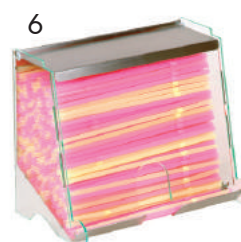

Buffet Ware & Serving Items

Cooling Plates		
Item No.	Item Name	
1	PA60202A	Stainless Steel Stand + Cooling Plate 1/1, 53*32 cm
2	PA60200	Stainless Steel Stand including 6 Cooling Plates, Sizes:1/1,1/2*2,1/3*3
3	PA60104	Round Aluminium Cooling Plate 29 cm
4	PA60100	Stainless Steel Cooling Plate 1/1 ,32*53 cm/GASTRONORM
	PA60101	Stainless Steel Cooling Plate 1/2, 26*32 cm/GASTRONORM
	PA60102	Stainless Steel Cooling Plate 1/3, 17*32 cm/GASTRONORM
	PA60103	Stainless Steel Cooling Plate 2/4, 53*16 cm
5	PA40319A	Rectangle Stand with 4 Porcelain Sauce Dishes including a Stand & Cooling Pan 2/4 & 4 Ladles & Food Lables

Straws Dispenser		
Item No.	Item Name	
6	BCK0252S	Perspex & Stainless Steel Straws Dispenser 25*23*2 cm
7	191802	Stainless Steel Straws Dispenser 23*14*19 cm
8	SD-11	Straws Dispenser (upright)