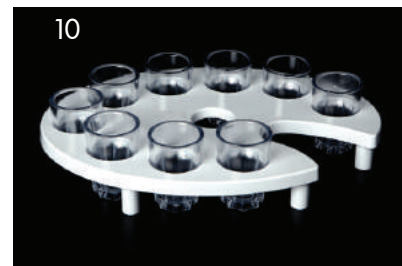

Hard Plastic & Polycarbonate

Hard Plastic & Polycarbonate Dishes		
	Item No.	Item Name
1	KU5397	Polycarbonate Beer Mug Unhandled 400cl
2	KU5133	Polycarbonate High Ball Glass 320 cl
3	KU5114	Polycarbonate Whisky Glass 250 cl
4	KU5700	Polycarbonate Wine Glass 250 cl
5	KU5132	Polycarbonate Wine Glass 320 cl
6	KU5330	Polycarbonate Margarita Glass
7	KU5128	Polycarbonate Martini Glass 280 cl
8	KU5118	Polycarbonate Champagne Glass 200 cl
9	KU5300	Polycarbonate GIDI GOV Glass 300 cl
10	DTRAY9	Polycarbonate Tray with 9 Shot Glasses 25cl