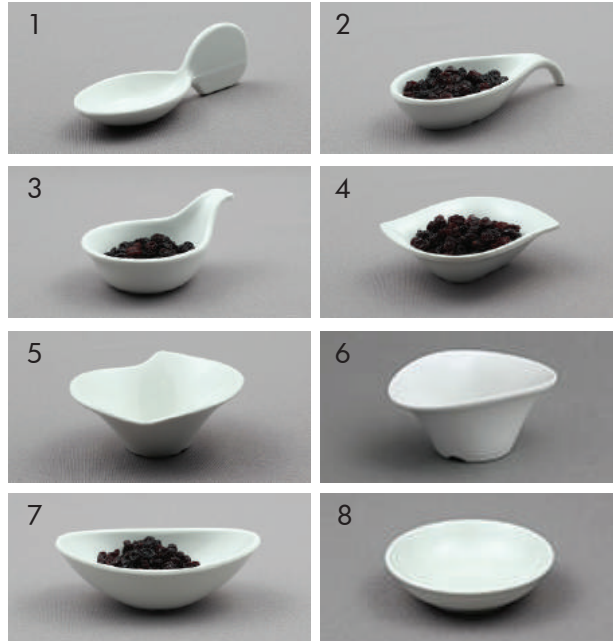

Item No.	Item Name
1	H518004	Fish Shaped White Melamine Small Bowl 4*11*4 cm
2	H518104	White Melamine Small Bowl, Side Handle- 5*10*3 cm
3	H517904	White Melamine Bowl, Side Handle - 7*10*5 cm
4	H517703	Diamond Shaped White Melamine Small Bowl - 8*7*3 cm
5	H517803	Flower Shaped White Melamine Small Bowl 8*8*3 cm
6	H516304	Diamond Shaped White Melamine Small Bowl - 10*7/5*4 cm
7	H517504	Canoe Shaped White Melamine Small Bowl - 9*6*3 cm
8	H505303IV	Round White Melamine Sauce Boat 7 cm/IV

Melamine Platters

	Item No.	Item Name
9	H3217R	White Melamine Platter - Size 1/3
	H3217FB	Black Melamine Platter , Size 1/3
10	H3226F	White Melamine Platter, Size 1/2
	H3226FB	Black Melamine Platter, Size 1/2
11	H5332F	White Melamine Platter, Size 1/1
	H5332FB	Black Melamine Platter ,Size 1/1
12	H416813	Round White Melamine Platter 33 cm
	H416813B	Round Black Melamine Platter 33 cm
13	H516806B	Stand Matching Black Melamine Platter 10 cm H
14	H406117	Round Wood Look Serving Platter, Side Handle 30 cm
15	H406221	Rectangle Wood Look Serving Platter, Side Handle 53*20 cm
	H406224	Rectangle Wood Look Serving Platter, Side Handle 60*20 cm
16	350EL454	Bamboo Look Melamine Platter 51*25*1.5 cm
	350EL455	Bamboo Look Melamine Platter 61*38*1.5 cm
17	358EL454	Slate Look Melamine Platter- Black 51*25*1.5 cm
	358EL455	Slate Look Melamine Platter- Black 61*38*1.5 cm
	351EL454	Wood Look Melamine Platter 51*25*1.5 cm

ניתן להזמין גם בצבע שחור

ניתן להזמין גם בצבע שחור