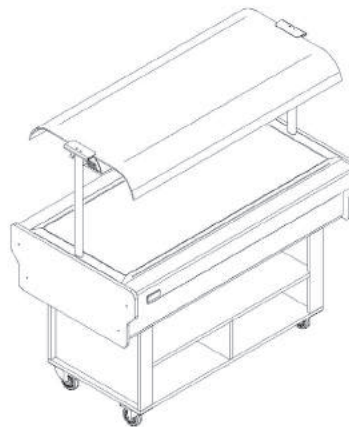

Hot - Portable Buffet	
Item No.	Item Name
SLBGLHO4	Glass-ceran. Top, 4 GN Pans
SLBGLHO5	Glass-ceran. Top, 5 GN Pans