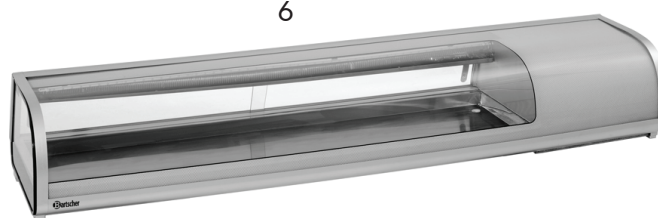

Professional Electrical Appliances

Professional Electrical Appliances		
Item No.	Item Name	
1	AT-360-B	2 Shelves Oven 25*44 cm/39 cm H/ SALAMANDER
2	EQB100B	Bain marie Heater 1/1
3	EQB100BS	Two Pot Bain marie Heater 1/1
4	MD-50	Hand Held Immersion Blender up to 5 Ltr. / RAMBO DYNAMIC
	PMX98	Hand Held Immersion Blender up to 40 Ltr. Shaft: 30 cm /RAMBO DYNAMIC
	MX2000	Hand Held Immersion Blender up to 100 Ltr., Shaft: 41 cm /RAMBO DYNAMIC
5	EQB170005	Electric Shawarma/doner/giros, Cutter
6	110135G	Refrigerated Sushi Display Case, Compatible with 5 GASTRONORM 1/2, 180*41 cm
7	A203094	2 Shelves Heated Display Case for Pastry , 250W
8	104	Classical Wine Refrigerator up to 28 Bottles
9	114260	2 Bulb Heat Lamp Warmer, Stainless Steel with Glass Surface 50*70 cm
10	114362	Heated Shelf Warmer, Stainless Steel 50*100/ 1000W