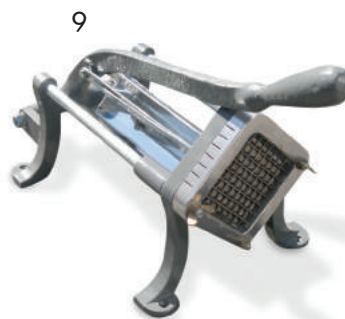

Spatulas		
Item No.	Item Name	
11	EQB1250	Professional Spatula 25 cm
	EQB1350	Professional Spatula 35 cm
	EQB1450	Professional Spatula 45 cm
12	EQB36512	Silicone Heat- Resistant Spatula 25 cm
	EQB36612	Silicone Heat- Resistant Spatula 35 cm
	EQB36712	Silicone Heat- Resistant Spatula 40 cm