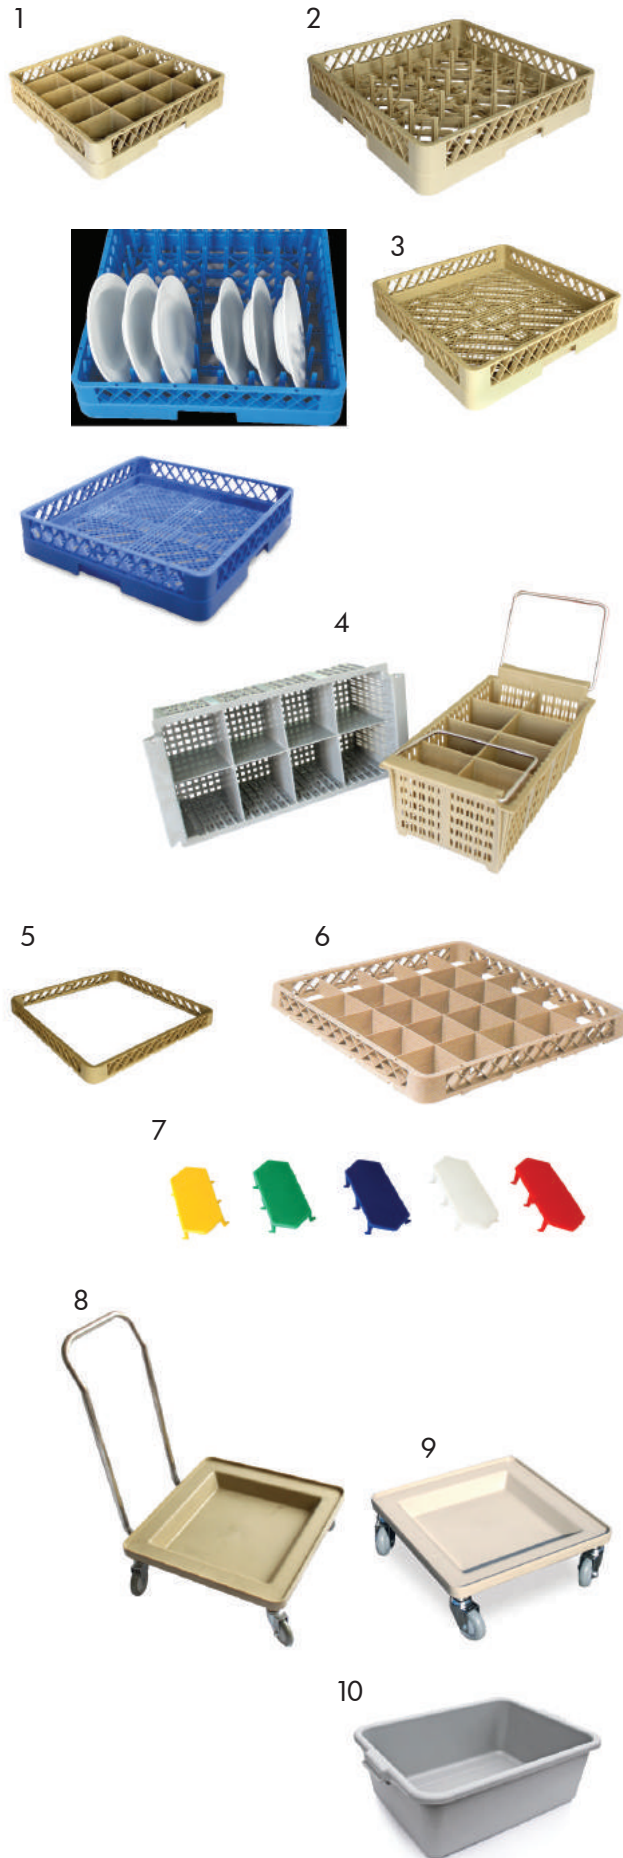

Kitchen Utensils

Glass Racks		
Item No.	Item Name	
1	JW-9	Glass Rack 1/9 , Base+ Compartments
	EQB10630	Glass Rack 1/16 , Base+ Compartments (JW - 16)
	JW-20	Glass Rack 1/20 , Base+ Compartments
	EQB06330	Glass Rack 1/25 , Base+ Compartments (JW -25)
	EQB05230	Glass Rack 1/36 , Base+ Compartments (JW -36)
	JW-49	Glass Rack 1/49 , Base+ Compartments
2	EQB14001	Plates/Trays Washing Rack (JW-64B)
	TB-50BLU	Plates/Trays Washing Rack , Blue
3	EQB14005	Economical Flatware Washing Rack (JW-C)
	CKB-50BLU	Economical Flatware Washing Rack , Blue
4	EQB51300	8 Compartment Flatware Washing Rack
5	EQB14003	Open Rack Extender for Washing Rack (JW-P)
6	JW-92	Rack Extender for Rack 1/9
	EQB30107	Rack Extender for Rack 1/16 (JW-162)
	EQB06430	First Rack Extender for Rack 25 (JW-252)
	EQB064230	Rack Extender for Glass Washing Rack 25 (JW-253)
	JW-362	First Rack Extender for Rack 36
	EQB05630	Rack Extender for Glass Washing Rack 36 (JW-363)
	JW-492	Rack Extender for Glass Rack 49
7	JW-GRC-BLU	Rack Label - Blue
	JW-GRC-RED	Rack Label - Red
	JW-GRC-GR	Rack Label - Green
	JW-GRC	Rack Label - White
	JW-GRC-YE	Rack Label - Yellow
8	JW-ST	Plastic Glass Rack Dolly with Handle (JW-ST)
9	EQB12403	Plastic Glass Rack Dolly with Handle (JW-RT)

Utility Tubs		
Item No.	Item Name	
10	TB-7G	Gray Utility Tub with Handles 55*39*18 cm