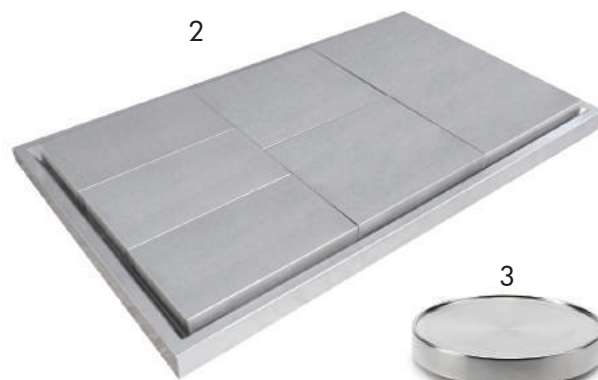

Buffet Ware & Serving Items

Cooling Plates		
Item No.	Item Name	
1	PA60202A	Stainless Steel Stand + Cooling Plate 1/1, 53*32 cm
2	PA60200	Stainless Steel Stand including 6 Cooling Plates, Sizes:1/1,1/2*2,1/3*3
3	PA60104	Round Aluminium Cooling Plate 29 cm
4	PA60100	Stainless Steel Cooling Plate 1/1 ,32*53 cm/GASTRONORM
	PA60101	Stainless Steel Cooling Plate 1/2, 26*32 cm/GASTRONORM
	PA60102	Stainless Steel Cooling Plate 1/3, 17*32 cm/GASTRONORM
	PA60103	Stainless Steel Cooling Plate 2/4, 53*16 cm
5	PA40319A	Rectangle Stand with 4 Porcelain Sauce Dishes including a Stand & Cooling Pan 2/4 & 4 Ladles & Food Lables

Straws Dispenser		
Item No.	Item Name	
6	BCK0252S	Perspex & Stainless Steel Straws Dispenser 25*23*2 cm
7	191802	Stainless Steel Straws Dispenser 23*14*19 cm
8	SD-11	Straws Dispenser (upright)