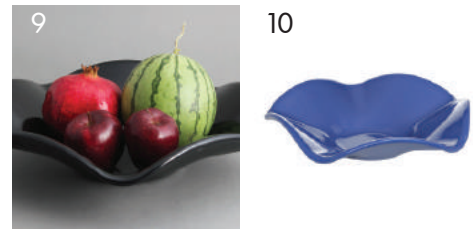

Melamine Line		
	Item No.	Item Name
1	H200608W	Swirled White Melamine Bowl 20.50 cm
	H200608B	Swirled Black Melamine Bowl 20.25 cm
2	H200610RE	Swirled Red Melamine Bowl 24.50 cm
	H200610BLU	Swirled Blue Melamine Bowl 24.50 cm
	H200610W	Swirled White Melamine Bowl 24.50 cm
	H200610YL	Swirled Yellow Melamine Bowl 24.50 cm
	H200610BLE	Swirled Black Melamine Bowl 24.50 cm
3	H200611R	Swirled Red Melamine Bowl 28 cm
	H200611G	Swirled Green Melamine Bowl 28 cm
	H200611BL	Swirled Blue Melamine Bowl 28 cm
	H200611W	Swirled White Melamine Bowl 28 cm
	H200611B	Swirled Black Melamine Bowl 28 cm
4	H201112W	Round Swirled White Melamine 30.5 cm
	H201112B	Round Swirled Black Melamine Bowl 30.5 cm
5	H207205R	Conical Red Melamine Bowl 13 cm
	H207205G	Conical Green Melamine Bowl 13 cm
	H207205BL	Conical Blue Melamine Bowl 13 cm
	H207205W	Conical White Melamine Bowl 13 cm
	H207205	Conical Black Melamine Bowl 13 cm
6	H207206G	Conical Green Melamine Bowl 16 cm
	H207206	Conical White Melamine Bowl 16 cm
	H207206BL	Conical Black Melamine Bowl 16 cm
7	H200912	Oval White Melamine Bowl 29*16.5 cm
	H200912BL	Oval Blue Melamine Bowl 29*16.5 cm
8	H214910	Shallow White Melamine Bowl 26*11 cm
	H214910B	Shallow Black Melamine Bowl 26*11 cm
9	H200812RED	Flower Shaped Red Melamine Bowl 32 cm
	H200812GR	Flower Shaped Green Melamine Bowl 32 cm
	H200812B	Flower Shaped Blue Melamine Bowl 32 cm
10	H200815B	Flower Shaped Blue Melamine Bowl 39 cm
11	200515	Elliptical Slanted White Melamine Bowl 37.5*31 cm
	200515-B	Elliptical Slanted Black Melamine Bowl 37.5*31 cm
12	H402715R	Red Melamine Tray 9*15 cm
	H402715BL	Blue Melamine Tray 39*15 cm
	H402715W	White Melamine Tray 39*15 cm
	H402715B	Black Melamine Tray 39*15 cm
13	H204407BL	Conical Scalloped Blue Melamine Bowl 17.7 cm
	204408iG	Conical Scalloped Green/White Melamine Bowl 17.7 cm