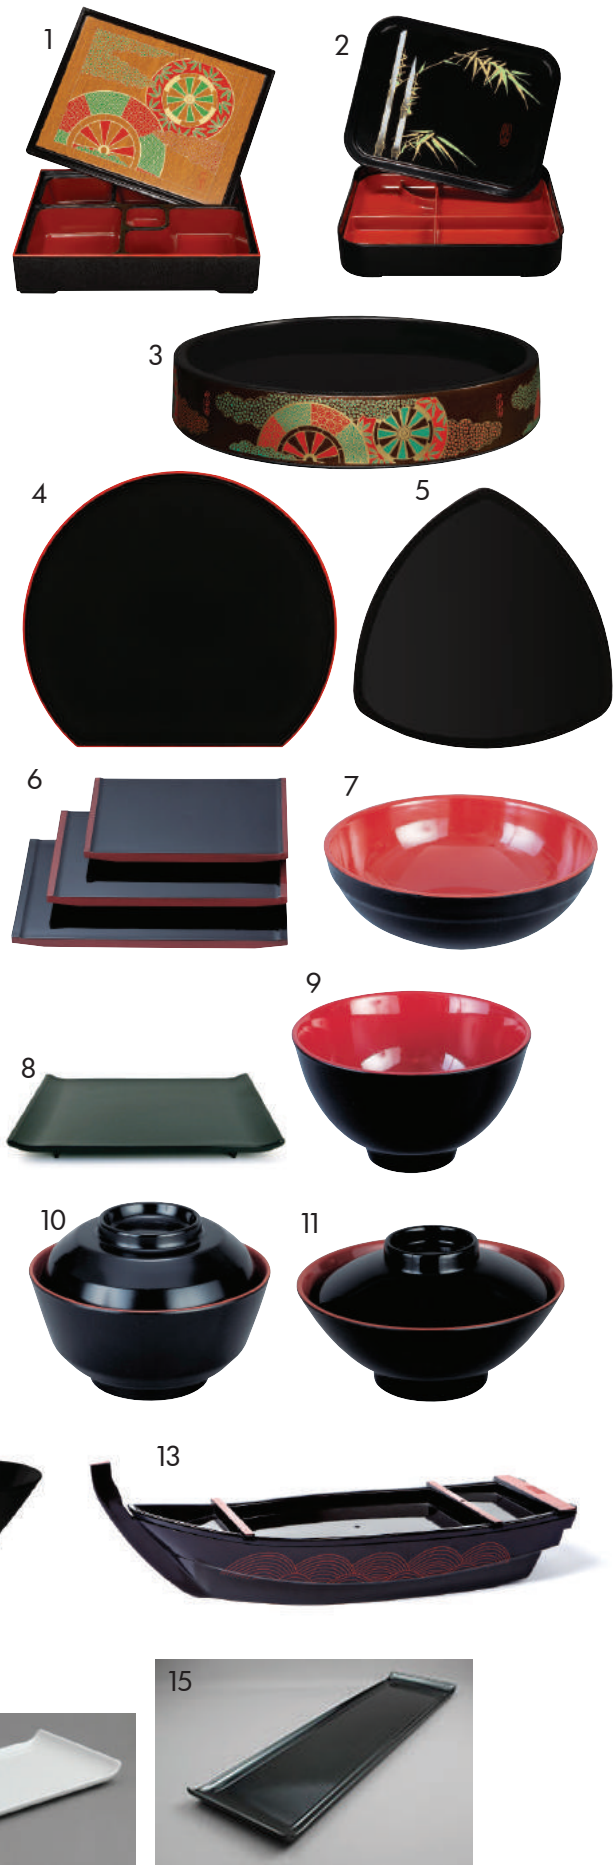

Buffet Melamine & Polycarbonate Dishes

Sushi Supplies		
Item No.	Item Name	
1	00219	Sushi Bento Box with Lid
2	171-F	Sushi Box with Lid 28*21*5 cm
3	3237-F	Round Sushi Box No Lid 22 cm
	3238-F	Round Sushi Box No Lid 24 cm
	3210-F	Round Sushi Box No Lid 30.5 cm
4	902-14	Round Tray - Black & Red 35. cm
5	TP-12-BK	Triangular Plate - Black 30.5 cm
6	DS-12-3	Japanese Rectangle Serving Tray - Black with Red Trim 25*15*2.5 cm
	DS-12-2	Japanese Rectangle Serving Tray - Black with Red Trim 29*16*2.7 cm
	DS-12-1	Japanese Rectangle Serving Tray - Black with Red Trim 33*18*3 cm
7	DS-101BR	Salad Small Bowl - Black & Red
8	DS-116	Rectangle Sushi Dish - Black 22*13
	DS-115	Rectangle Sushi Dish - Black 25*17 cm
	DS-114	Rectangle Sushi Dish - Black 28*20 cm
9	DS-8-05	Footed Small Bowl - Black & Red 14.5 cm
10	DS-302BO	Rice Bowl - Black 13 cm
	DS-302	Lid for 13 cm Rice Bowl - Black
11	DS-301BO	Noodle Bowl - Black 15 cm
	DS-301	Lid for 15 cm Noodle Bowl - Black
12	0180-BK	Conical Small Bowl - Black 11.5 cm
13	04D-E	Melamine Sushi Boat 53*20*9.5 cm
14	H132712	Rectangle Melamine Sushi Dish -White 14.5*30 cm/NOVEL
	H103422	Rectangle Melamine Serving Tray - White 15*55.5 cm/NOVEL
15	H103422BK	Rectangle Melamine Serving Tray -Black 15*55.5 cm/NOVEL
	H132712BK	Sushi Rectangle Melamine Dish - Black 14.5*30 cm/NOVEL