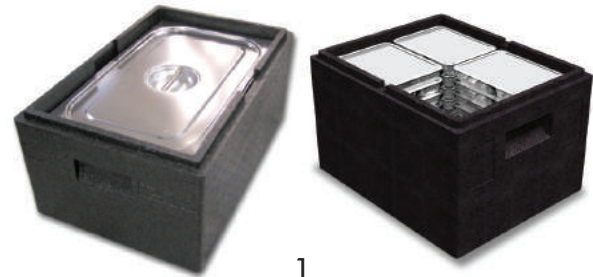

Thermoboxes & Insulated F & B Containers

Thermoboxes		
	Item No.	Item Name
1	EQB49128	Polybox for 28 T.A Portions Interior Dimensions: 36.5*40, Depth: 22 cm
	EQB49170	Polybox for 40 T.A Portions Interior Dimensions: 36.5*46.5, Depth: 30 cm
	EQB49638	Polybox Compatible with 22 cm GASTRONORM Interior Dimensions: 33*54, Depth: 23 cm
	EQB49648	Polybox Compatible with 27 cm GASTRONORM Interior Dimensions: 33*54, Depth: 28 cm