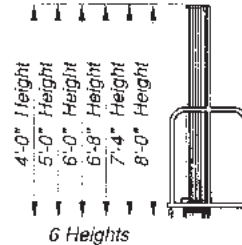

Note: Universal Partitions can be locked together in any combination to provide any length you require. (See demonstration on page 11)

1 inch = 2.54 cm. 1 feet - 31 cm

Banquet Equipment

Banquet Tables		
Item No.	Item Name	
1	OR1640	Square Banquet Table 170*170 cm - Formica Laminate & Aluminium edge Profile
2	OR1640R	Round Banquet Table 180 cm - Formica Laminate & Aluminium edge Profile