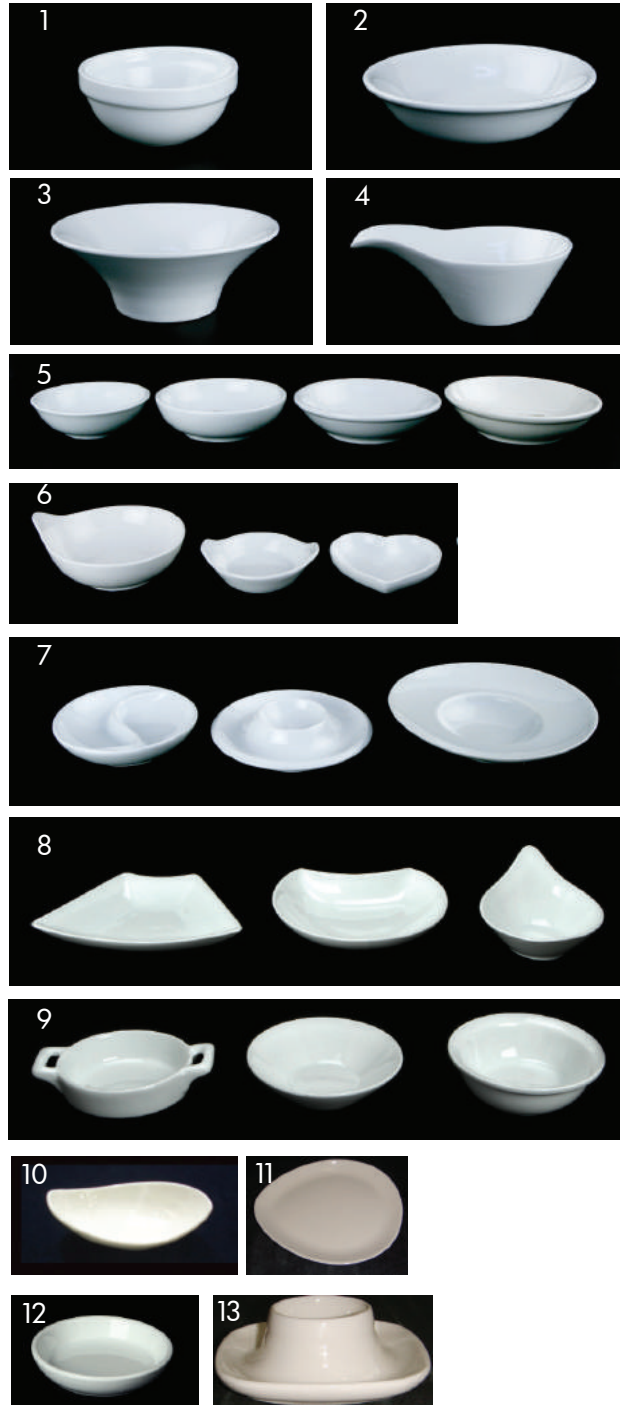

Small Round Bowls

	Item No.	Item Name
1	EQB4815	Soup Cup 14 cm/ ARC
2	EQB4075	Deep Plate 18 cm/ 4.5 cm H
	EQB4076	Deep Plate 20 cm /5.5 cm H
3	EQB8246	Conical Open Bowl 14 cm/ 6 cm H
	EQB8247	Coniccal Open Bowl 18 cm/ 7 cm H
	EQB8248	Conical Open Bowl 22 cm/ 8 cm H
4	B6556	Small Bowl Side Handle 17*13 cm/ 6 cm H
5	EQB1371	Soy Sauce/Butter Dish 7 cm/ 2.5 cm H
	EQB5544	Sauce Dish 9 cm/ 2.5 cm H
	EQB4172	Sauce Dish 10 cm/ 2.5 cm H
	A7653	Small Bowl 10 cm/ 2.5 cm H
	EQB4173	Sauce Dish 11.5 cm/ 3.5 cm H
	EQB4855	Deep Sauce Dish 12 cm/ 3 cm H
6	A0117	Salad Small Bowl, Side Handle 10 cm/ 3.5 cm H
	EQB0611	Butter Dish, Handled 7 cm/ 1.5 cm H
	EQB0610	Deep Butter Dish, Handled 7 cm/ 2.5 cm H
	EQB2431	Heart Shaped Dessert Dish 7.5 cm/ 1.5 cm H
7	EQB3938	Divided Salt & Pepper Base 9 cm /2.5 cm H
	EQB1669	Egg Serving Cup Holder 11 cm/ 3 cm H
	EQB32160	Pasta Plate 13 cm/ 3 cm H
8	A13050	Trapezoid Salad Dish 14*9.5 cm
	A13049	Crescent Salad Dish 12*9 cm
	B5611	Round Small Bowl, Side Handle- White Porcelain 8 cm
9	B8877	Baker/Server Dish, Handled- Porcelin 9.5*6.5 cm
	B10423	Conical Small Soy Sauce Bowl- Porcelain 8.5*3 / AURA
	B4406	Rimmed Small Bowl- White Porcelain 8.5 cm
10	B5492	Teardrop Butter Dish 10 cm
11	B16106	Teardrop Sauce Dish 13*10 cm
12	B1887	Small Bowl, low Edges 8.5 cm/ 1.8 cm H
13	B13469	Egg Serving Cup Holder- White Porcelain 10 cm

Crème Brulee Dish

	Item No.	Item Name
14	EQB5769	Crème Brulee Dish 12 cm/ 3.5 cm H
	EQB5545	Crème Brulee Dish 13 cm/ 3 cm H