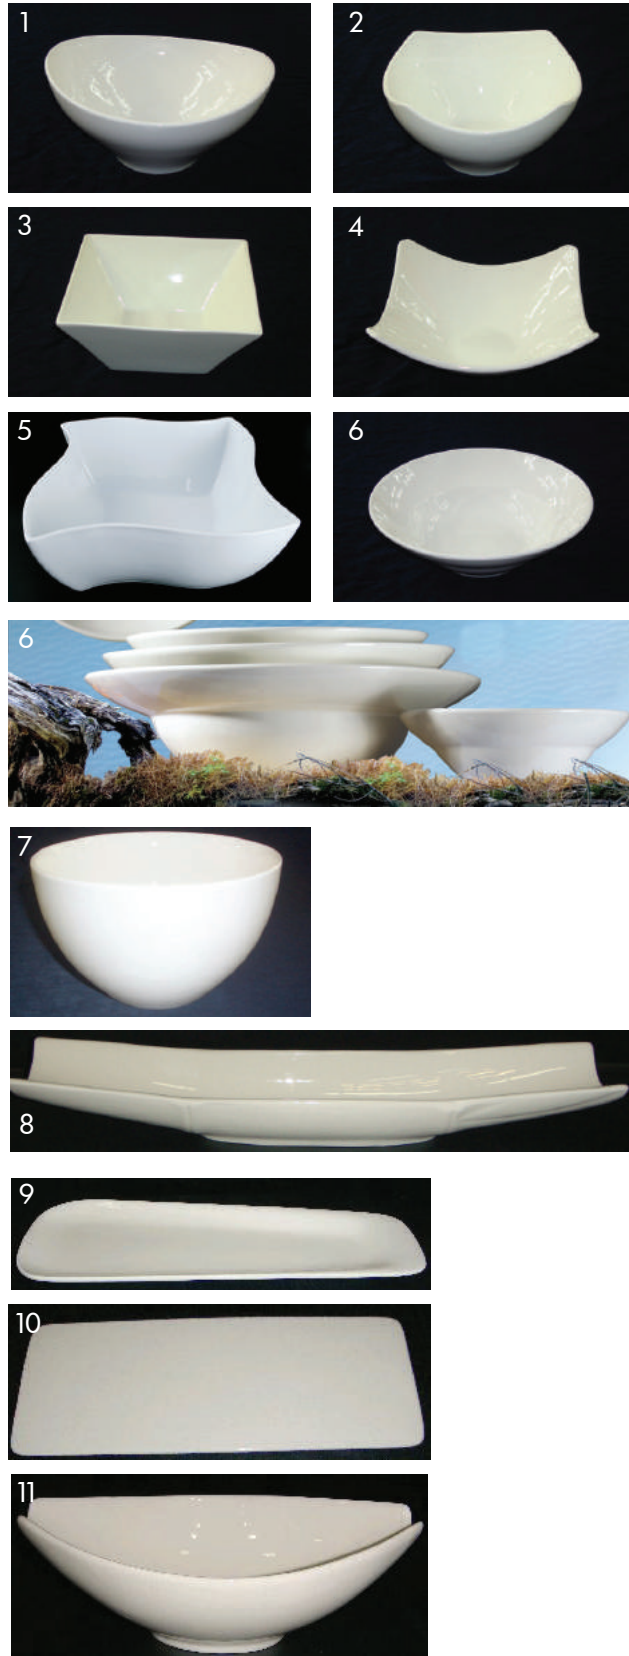

Buffet Porcelain Dishes

Serving & Display Ware		
	Item No.	Item Name
1	A1724	Oval Serving Platter 48*28 cm
2	EQB0785	Oval Platter No Rim 20 cm
	EQB0786	Oval Platter No Rim 23 cm
	EQB0787	Oval Platter No Rim 25 cm
	EQB0788	Oval Platter No Rim 30 cm
	EQB0789	Oval Platter No Rim 35 cm
	EQB0790	Oval Platter No Rim 40 cm
3	EQB1560	Round Deep Bowl 20.5 cm
	EQB1561	Round Deep Bowl 23 cm
	EQB1634	Round Deep Bowl 25.5 cm
	EQB1790	Round Deep Bowl 30.5 cm
4	EQB1650	Square Deep Platter 27 cm
	EQB1651	Square Deep Platter 34 cm
5	EQB1653	Rectangle Platter 13*23 cm
	EQB1654	Rectangle Platter 17*29 cm
	EQB1655	Rectangle Platter 21*36 cm
6	EQB1526	Square Serving Platter 30 cm
	EQB1527	Square Serving Platter 35.5 cm
	EQB0949	Square Serving Platter 38 cm
7	EQB3897	Serving Platter 1/2 ,2*26*32 cm / GASTRONORM
8	EQB3895	Serving Platter 1/1 ,2*32*53 cm / GASTRONORM
9	EQ40BP	Round Buffet Plate 40 cm
	EQ45BP	Round Buffet Plate 45 cm
10	B14391	Square Flared Rimless Plate- White Porcelain 30*30 cm
	B14392	Square Flared Rimless Plate- White Porcelain 36*36 cm
11	B10806	Serving Platter -White Porcelain 42*25 cm / SAAR
	B10807	Serving Platter - White Porcelain 49*30 cm / SAAR
12	B7410	Oval Bowl, Half Rim- Porcelain 35*22 cm
	B7411	Oval Bowl Half Rim- Porcelain 40*23 cm
	B7412	Oval Bowl, Half Rim- Porcelain 45*28 cm
13	B10803	Oval Bowl, Handled Porcelain 43*32 cm
	B10805	Oval Bowl, Handled Porcelain 57*42 cm
14	B4571	Ball Shaped Round Bowl- White Porcelain 25 cm
	B4572	Ball Shaped Round Bowl- White Porcelain 32 cm
15	B10799	Conical Ribbed Bowl, Handled- Porcelain 33 cm
16	B7423	Oval Leaf Shaped Bowl 24*17 cm
	B7424	Oval Leaf Shaped Bowl 29*20 cm
	B7425	Oval Leaf Shaped Bowl 34*24 cm
17	EQB11434	Oval Rimmed Pan -Porcelain 46*30 cm
18	EQB11766	Star Shaped Square Bowl - White Porcelain 37 cm