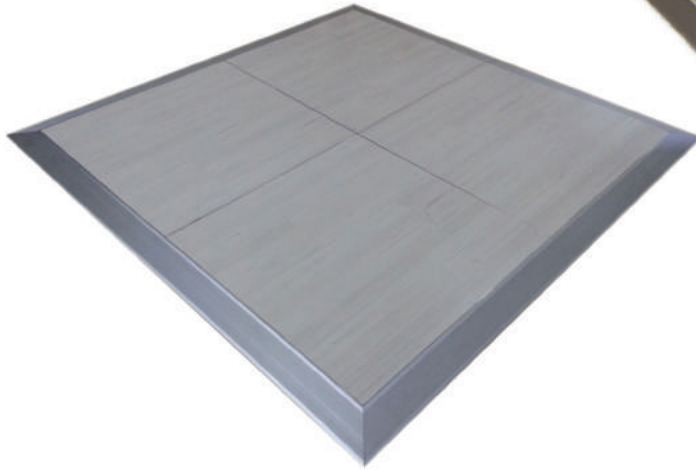

Banquet Equipment

Dance Floor

Item No.	Item Name
1	OR1690 Dance Floor Panel 85*85 cm
2	OR1691 Metal Trim for Dance Floor - Right Hand
3	OR1691F Metal Trim for Dance Floor -Left Hand