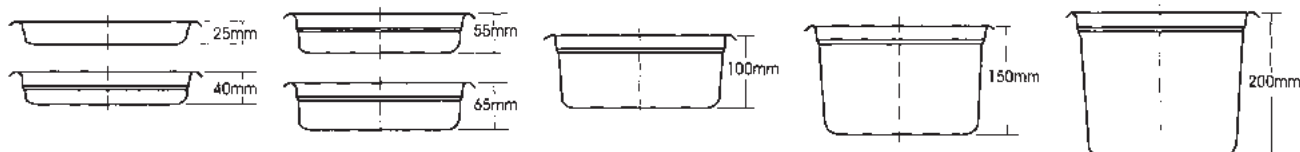

Kitchen Utensils

GASTRONORM Stainless Steel Pans

Item No.	Item Name
GN1/6-65	GASTRONORM Pan 1/6-65, Stainless Steel
GN1/6-100	GASTRONORM Pan 1/6-100, Stainless Steel
GN1/6-150	GASTRONORM Pan 1/6-150, Stainless Steel
GN1/9-100	GASTRONORM Pan 1/9-100, Stainless Steel
GN1/9-65	GASTRONORM Pan 1/9-65, Stainless Steel
GN2/1-40	GASTRONORM Pan 2/1-140, 0.8 mm, Stainless Steel
GN2/1-65	GASTRONORM Pan 2/1-65, 0.8 mm, Stainless Steel
GN2/1-100	GASTRONORM Pan 2/1-100, 0.8 mm, Stainless Steel
GN2/3-200	GASTRONORM Pan 2/3-200, Stainless Steel
GN2/3-40	GASTRONORM Pan 2/3-40, Stainless Steel
GN2/3-65	GASTRONORM Pan 2/3-65, Stainless Steel