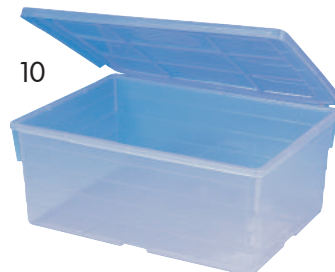

Kitchen Utensils

Plastic Bowls & Containers		
Item No.	Item Name	
3	SP-582-8400	Round Tub 40 cm
	SP-582-8450	Round Tub 45 cm
4	EQB75980R	Metallic Red Plastic Tub
	EQB79580	Metallic Blue/Green Plastic Tub
5	EQB1301072IV	Ivory Container 130 Ltr.
	EQB1301072RED	Red Container 130 Ltr.
	EQB1301072	Gray Container 130 Ltr.
	EQB1301072BLU	Blue Container 130 Ltr.
	EQB113-130LID	Plastic Compatible Lid for 130 Ltr. Container
6	EQB1326079	Compatible HD Cart for 130 Ltr. Container
7	EQB205	Compatible Dolly for 130 Ltr. Container
8	EQB107-70BLU	Blue Container 70 Ltr.
	EQB107-70RED	Red Container 70 Ltr.
	EQB107-70GR	Gray Container 70 Ltr.
	EQB107-70LID	Clear Compatible Lid for 70 Ltr. Container
	EQ130-NE	Compatible Stainless Steel HD Cart for 130 Ltr. Container
	EQB1301072	Gray Container 130 Ltr.
	BEREZ1	Compatible Plastic Tap 1.5 for 130 Ltr. Container
9	TM7070	Storage Box 0.7 Ltr.
	TM7280	Storage Box 2.8 Ltr.
	TM7420	Storage Box 4.2 Ltr.
	TM7440	Storage Box 4.4 Ltr.
10	EQB16L	Storage Box with Lid 16 Ltr.
11	EQB4.5	Storage Box with Lid 4.5 Ltr.
	EQB50054-1	Disposable Clear Lid for 2 Ltr. Storage Box
	EQB50054	Disposable Clear Storage Box 2 Ltr.
12	JWP-105P	Round Plastic Storage Bin 10 Ltr.
	JWP-106P	Round Plastic Storage Bin 15 Ltr.
	JWP-107P	Round Plastic Storage Bin 20 Ltr.
	JWP-093P	Compatible lid for 105-17 Round Storage Bins