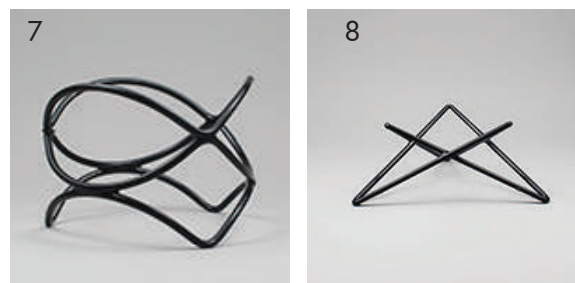

Buffet Ware & Serving Items

Display Stands for Serving Bowls

Item No.	Item Name
1	WS64 Round Nickel Plated Display Stand 17 cm
2	EQBR02 Round Black Display Stand 20 cm
	EQBR02N Round Nickel Plated Display Stand, 3 Legs 17 cm
3	EQD45401 Arched Grey Display Stand for Bowls
4	RBS252729 3 Piece Slotted Stainless Steel Display Set 25*13.5 cm/29*23 - 27*18 cm
5	502013 Black Perspex Cube Riser 15*15 cm
	502014 Black Perspex Cube Riser 18*18 cm
	502015 Black Perspex Cube Riser 20*20 cm
6	SB101 Wood Display Stand Set - 3 Sizes: 23*20*12/27*20*13/30*20*15 cm/ROSSETO
7	H0604 Rubber Coated Display Stand 21 cm dia./10 cm H
	H0606 Rubber Coated Display Stand 21 cm dia./15 cm H
	H0608 Rubber Coated Display Stand 21 cm dia./20 cm H
8	H0704B Star Shaped Black Rubber Coated Display Stand 26.3*2.30*1
	H0708B Star Shaped Black Rubber Coated Display Stand 26.5*2.35*2
9	M1120-3 Modular Multi Level Stainless Steel Buffet Riser 25*25*23 cm
	M1120-2 Modular Multi Level Stainless Steel Buffet Riser 21*21*35 cm
	M1120-1 Modular Multi Level Stainless Steel Buffet Riser 25*25*47 cm
	AM6027WH White TRESPA Surface 60/27 cmH
	AM6027BL Black TRESPA Surface 60/27 cmH
	AM6037WH White TRESPA Surface 60/37 cmH
	AM6037BL Black TRESPA Surface 60/37 cmH
	AM9027WH White TRESPA Surface 90/27 cmH
	AM9027BL Black TRESPA Surface 90/27 cmH
	AM9037WH White TRESPA Surface 90/37 cmH
	AM9037BL Black TRESPA Surface 90/37 cmH