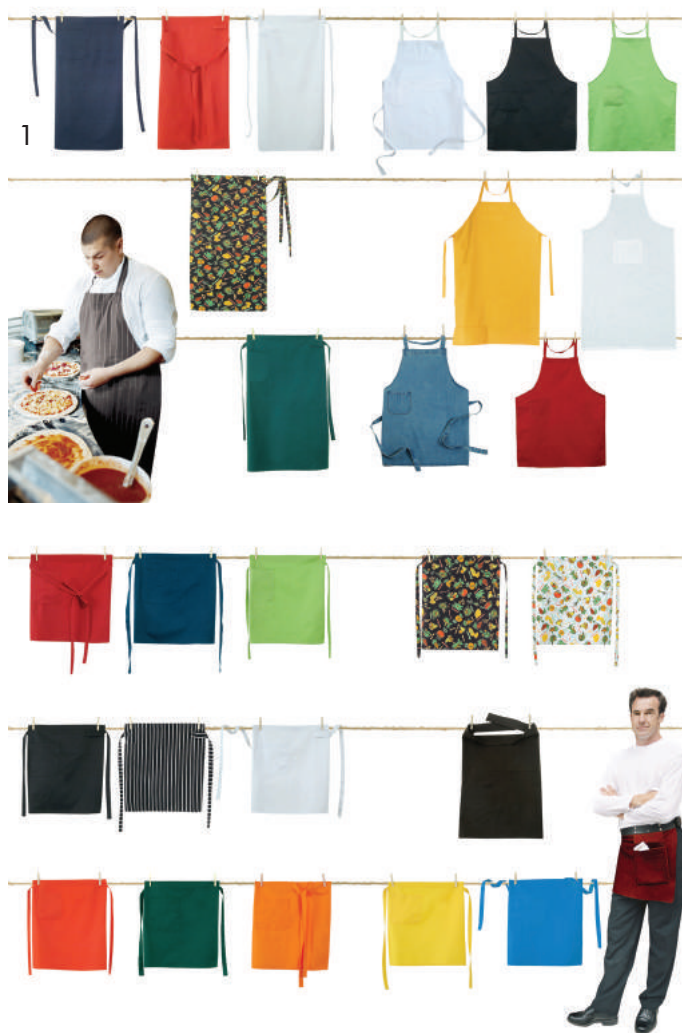

Kitchen Utensils

Workwear		
	Item No.	Item Name
1	EQ603	Waist Apron, White with Pocket
	EQ261	Waist Apron, Stripes with Pocket
	EQ254	Waist Apron, Black with Pocket
	EQ606	Long French Apron, Black
	EQ263	French Apron, Stripes
	EQ251	Full Length Apron, White
	EQU601BL	Full Length Apron, Black
2	EQ362RED	Red Bandana
	EQ362BLA	Black Bandana
3	EQ352RED	Red Bandana Cap
	EQ352BLA	Black Bandana Cap
	EQB352W	White Bandana Cap
4	EQB369	Tall Cotton White Chef Hat
5	404400	Boat Shaped Chef Cap (100 Pieces)
	EQB385	Tall Paper Chef Hat , 25 cm H