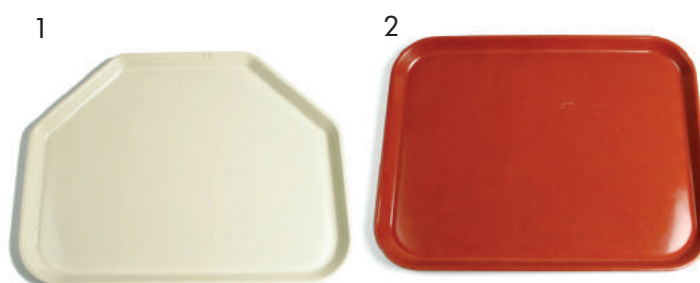

REINFORCED Polyester Serving Trays		
Item No.	Item Name	
1	EQB1418	Trapezoid Heavy Duty Polyester Tray 45*35 cm
	EQB1418BO	Trapezoid Burgundy Heavy Duty Polyester Tray 45*35 cm
2	TR1418-1	Rectangel Heavy Duty Polyester Tray 45*35 cm
	EQB1418-BLU	Rectangel Blue Heavy Duty Polyester Tray 45*35 cm
	EQB1418-BO	Rectangel Burgundy Heavy Duty Polyester Tray 45*35 cm