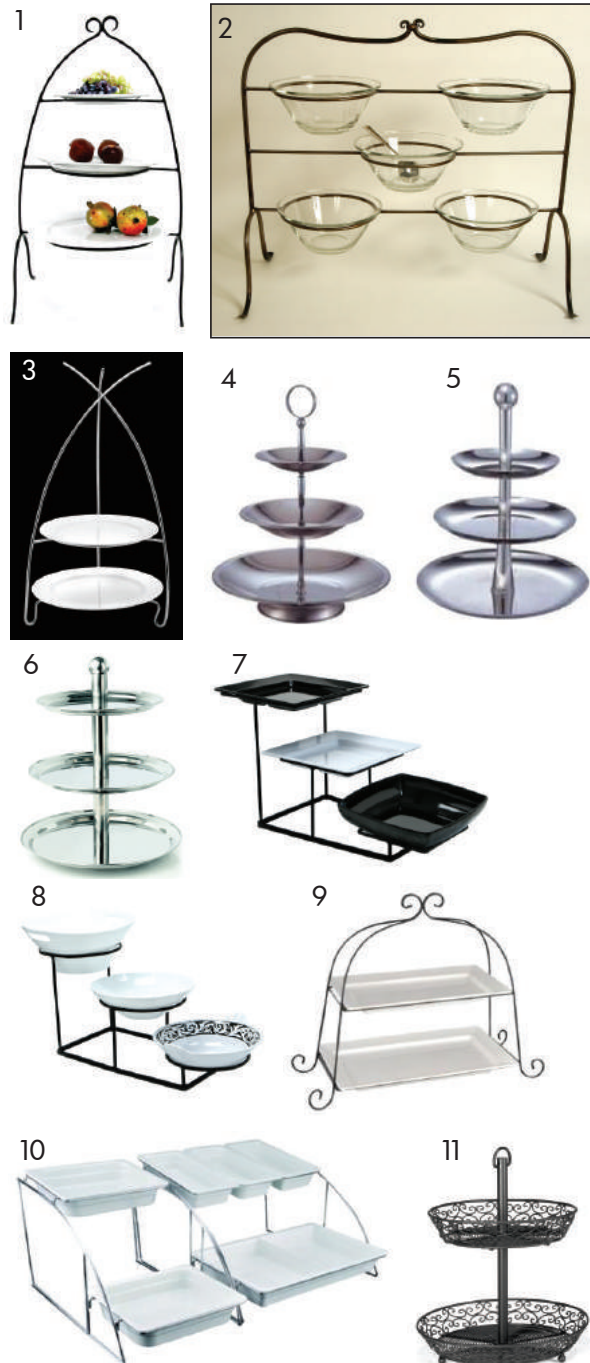

Petit four Display Stand

	Item No.	Item Name
19	ATS-1	3 Stainless Steel Tray Display Stand 24*14*30 cm