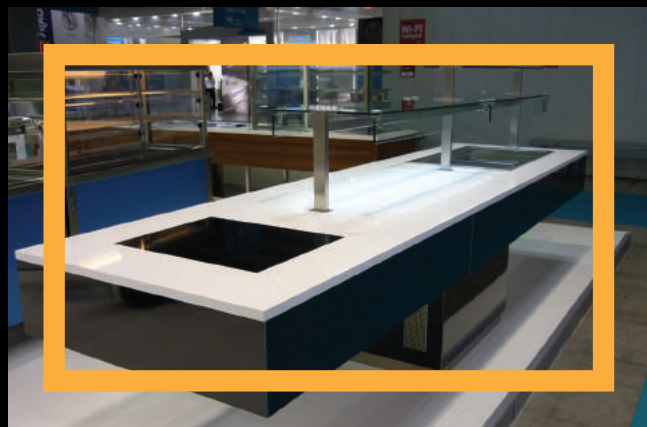

CUSTOM MADE Buffet Systems & Equipment