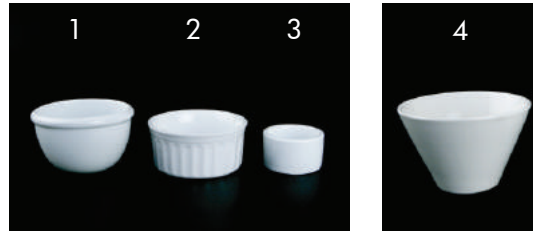

Round Deep Bowls

	Item No.	Item Name
1	EQB4806	Cocotte Bowl 3.5 cm/ 6 cm H
	EQB4807	Cocotte Bowl 5.5 cm/ 9 cm H
2	38-25426-07	Cocotte 4 cm/7 cm H
	38-25419-09	Cocotte 4 cm/ 9 cm H
3	EQB0612	Deep Sauce Dish 5.5 cm/ 3 cm H
4	Z1896	Conical Bowl 7 cm/10.5 cm H
5	B15839	Rectangle Bowl Vertical Sides 9.5*7 cm
6	B15840	Rectangle Tray Handled 33*10 cm