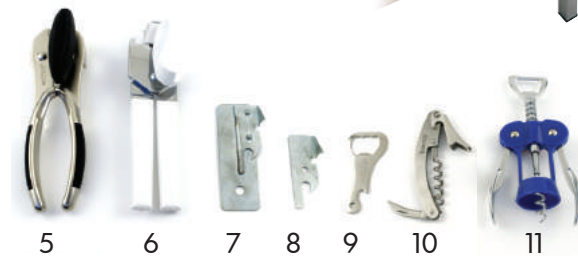

Foodservice Openers

Item No.	Item Name
4	B111304 BOJ Commercial Can Opener, Table Mount 60 cm
5	EQB6036 ARCOS Professional Can Opener
6	EQB2340 Can Opener
7	EQB0170 Forged Steel Can Opener
8	EQB8300 Standard Can Opener
9	EQB87 Bottle Opener
10	EQB02002 Waiter's Combination Opener, Stainless Steel
11	EQB343 Winged Wine Bottle Opener