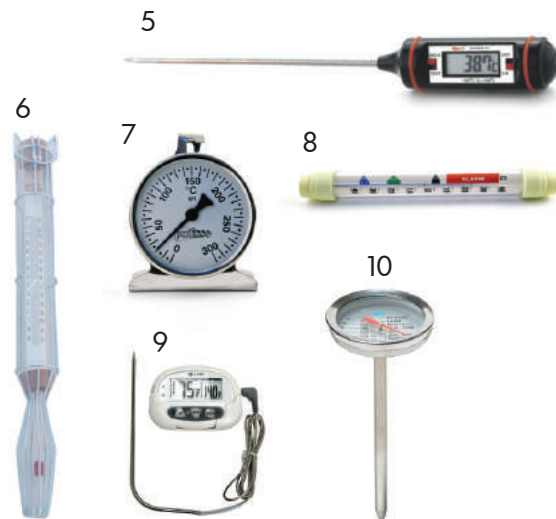

Thermometers

Item No.	Item Name
5	EQB128120 Digital Pocket Thermometer with Side Display
6	EQB10143 Candy Thermometer / TAF
7	EQB02132 Oven Thermometer, Temperature Range up to 300 degree Celsius
8	EQB13909 Refrigerator Thermometer, Temperature Range of 40/40 degree Celsius
9	EQB38392 Digital Thermometer with Cord Probe
10	THP-115N Mechanical Meat Thermometer

Stainless Steel Salt & Powdered Sugar Shakers

Item No.	Item Name
11	DRG10 Stainless Steel Salt Shaker, No Handle
12	DRG10H Stainless Steel Salt Shaker, Side Handle
13	DRG86M Stainless Steel Powdered Sugar Shaker