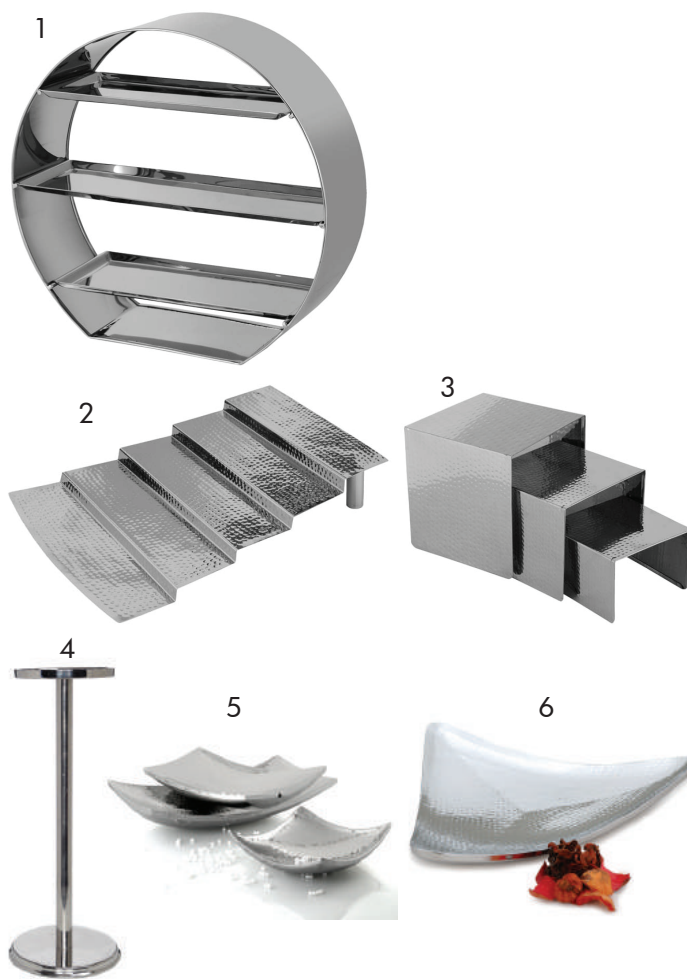

Buffet Ware & Serving Items

Stainless Steel Buffetware		
Item No.	Item Name	
1	ME3254-H	Round Hammered 3 Shelves SS Display Stand 60 cm dia.
2	ME3223-H	5 Steps Hammered SS Display Stand 53*40 cm/G20 cm
3	ME3198-H	Set of 3 Hammered SS Display Stand :15*15*10, 15*15*18, 20*20*20 cm
4	ALM-523A	Champagne SS Display Stand 60 cm H
5	ALM-375H	Rectangle Double Wall SS Platter 38*21 cm
6	ALM-314TR	Triangular Double Wall SS Platter 35 cm
7	ALM-307	Round Double Wall SS Platter 50 cm
8	ALM-311H	Double Wall SS Bowl 26 cm+ Spoons
9	ALM-314OV	Canoe Shaped Double Wall SS Bowl 50 cm
10	ALM-407BH	Oval Hammered SS Bowl 50*30 cm
11	ALM-546	Glossy SS Bowl/ Tub 54 cm
12	ALM-519P	Punch Bowl Double Wall SS 32 cm
13	ALM-541	wine bucket table holder
14	ALM-413	Square Hammered SS Bowl 26 cm
15	ALM-412BH	Round Hammered SS Bowl 35 cm
16	ALM-467RH	Square Hammered SS Tray 42*42 cm
17	ALM-466H	Rectangle Hammered SS Tray 54*19 cm
18	ALM-512	Round Double Wall SS Tray 31.5 cm

SS Stainless Steel