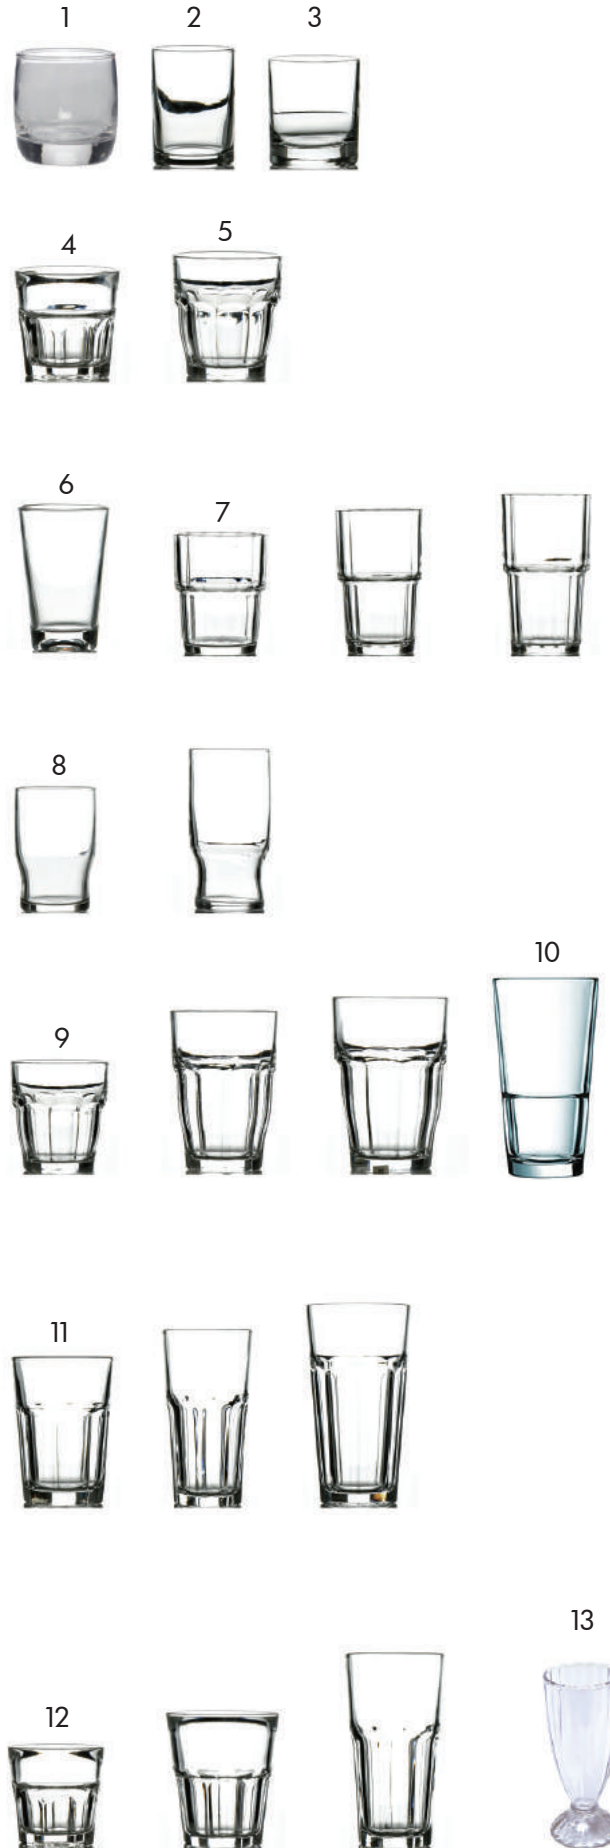

GLASS

Juice Glasses		
Item No.	Item Name	
1	K1036	Small Juice Glass
2	3502	Juice Glass 18 cl/8.5 cm H
3	1.9023	Juice Glass 20 c -6.3/7.8 cm
4	55058	Granitee Glass Stackabale& Tempered 16 cl
5	5.1752	PICARDIE DURALEX Stackable & Tempered Juice Glass 21 cl

Drinking Glasses		
Item No.	Item Name	
6	2006	SHOP Glass 20 cl
	EQ55455	SHOP Tempered Glass 20 cl
	EQ55970	SHOP Tempered Glass 25 cl
7	EQB61697	Stackable Tempered Glass 25 cl
	EQB60440	Stackable Tempered Glass 27 cl
	EQB61698	Stackable Tempered Glass 32 cl
8	EQB13823	CAMPUS Stackable Tempered Glass 18 cl
	13831	CAMPUS Stackable Tempered Glass 22 cl
	13849	CAMPUS Stackable Tempered Glass 29 cl
9	5.1752	PICARDIE DURALEX Stackable Tempered Glass 21 cl
	40-07597-27	PICARDIE DURALEX Stackable Tempered Glass 27 cl
	5.1617	PICARDIE DURALEX S Stackable Tempered Glass 37 cl
	5.1618	PICARDIE DURALEX Stackable Tempered Glass 48 cl
10	H7763	Stackable Tempered Glass 35 cl
	H7764	Stackable Tempered Glass 29 cl
	H5647	Stackable Tempered Glass 21 cl

GIDI GOV Glass		
Item No.	Item Name	
11	62-52703-00	GIDI GOV Glass 28 cl
	EQB2611	GIDI GOV Tall Narrow Glass 31 cl
	EQB1562	GIDI GOV Glass 48 cl

GIDI GOV Tempered Glasses		
Item No.	Item Name	
12	55058	Granitee Tempered Glass 16 cl
	H29875	Tall Granitee Tempered Glass 20 cl
	EQB52361	Granitee Tempered Glass 27 cl
	EQB29879	Granitee Tempered Glass 31 cl
	29904	Granitee Tempered Glass 35 cl

Milkshake Glass		
Item No.	Item Name	
13	Z312	Milkshake Sundae Glass 38 cl