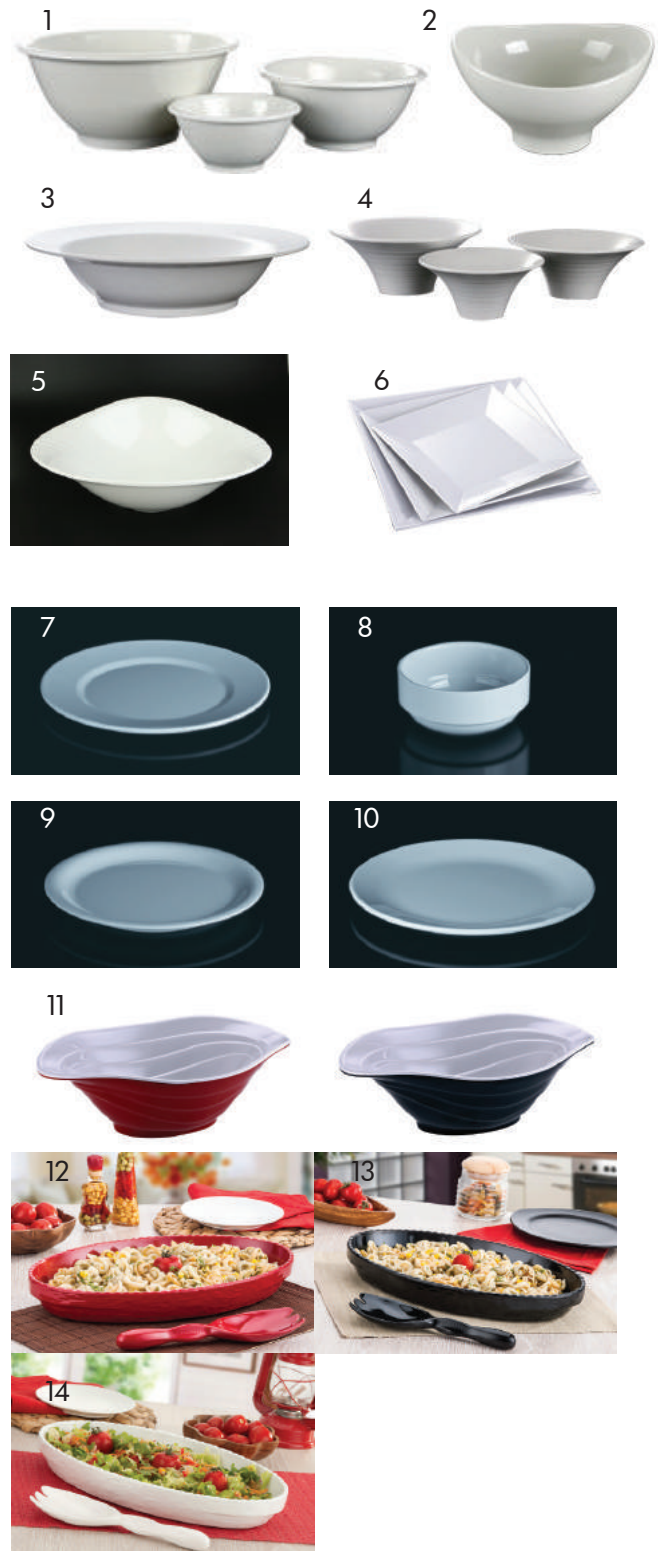

Plates & Bowls		
	Item No.	Item Name
1	H201008W	Massive Melamine Bowl - White 20 cm
	201011	Massive Melamine Bowl - White 28 cm
2	H200912	Oval Melamine White Bowl- 29 cm Dia/16.50 cm H
3	207515	Wide Rim Melamine Bowl 32 cm
4	H200608W	Swirled Melamine White Bowl 20.50 cm
	H200610W	Swirled Melamine White Bowl 24.50 cm
	H200611W	Swirled Melamine White Bowl 28 cm
5	DS-5869	Diamond Shaped Melamine Bowl 40*34 cm
	DS-5868	Diamond Shaped Melamine Bowl 35*25 cm
	DS-5867	Diamond Shaped Melamine Bowl 30*25 cm
6	H00412	Square, Rimmed White Melamine Plate 31 cm
	100414	Square, Rimmed White Melamine Plate -35 cm
7	KU1117	Wide Rim White Melamine Plate 17 cm/ CLASSIC
	KU1119	Wide Rim White Melamine Plate - 19 cm/ CLASSIC
	KU1221	Wide Rim White Melamine Plate 21 cm/ CLASSIC
	KU1125	Wide Rim White Melamine Plate 25 cm/ CLASSIC
8	KU1312	White Melamine Soup Cup- 12 cm/CLASSIC
9	KU2117	Narrow Rim White Melamine Plate 17 cm/ SOFT
	KU2119	Narrow Rim White Melamine Plate 19 cm/ SOFT
	KU2121	Narrow Rim White Melamine Plate 21 cm/ SOFT
	KU2123	Narrow Rim White Melamine Plate 23 cm/ SOFT
	KU2126	Narrow Rim White Melamine Plate 26 cm/ SOFT
	KU2128	Narrow Rim White Melamine Plate 28 cm/ SOFT
10	KU3117	Rimless Melamine Plate 17 cm/INTER
	KU3120	Rimless Melamine Plate 20 cm/INTER
	KU3126	Rimless Melamine Plate 26 cm/INTER
	KU3128	Rimless Melamine Plate 28 cm/INTER
11	KU18033	Oval Bowl - Red&White 33*23 cm
	KU18033BL	Oval Bowl - Black&White 33*23 cm
12	KU21040RE	Oval Bowl - Red 40*35 cm
13	KU21040BL	Oval Bowl - Black 40*35 cm
14	KU21040W	Oval Bowl - White 40*35 cm