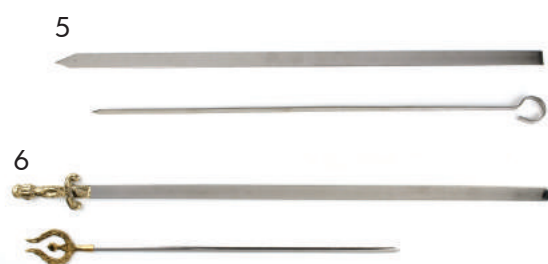

Kitchen Utensils

Fillet Knife

Item No.	Item Name
1 2819	Fillet Knife 27 cm

Fish Bone Tweezers

Item No.	Item Name
2 EQB10374	Fish Bone Tweezers

Tuna Fillet Knives

Item No.	Item Name
3 420364	Tuna Fillet Knife, Black Plastic Handle
1091127RED	Tuna Fillet Knife, Red Plastic Handle
1091127BLU	Tuna Fillet Knife, Blue Plastic Handle

Meat Serving Fork

Item No.	Item Name
4 EQB00135	Meat Serving Fork with Bakelite Handle

Skewers

Item No.	Item Name
5 EQB0501	Stainless Steel Skewer with Ring 40 cm/ 8 mm
EQB0201	Stainless Steel Skewer 45 cm/ 8 mm Wide
EQB0301	Stainless Steel Skewer 45 cm/ 15 mm Wide
EQB0101	Stainless Steel Skewer with Ring 45 cm/ 8 mm
6 ART40CM	Skewer, Crown Shaped Top 40 cm/ 5 mm
ART55CM	Skewer, Sword Shaped Top 55 cm/15 mm